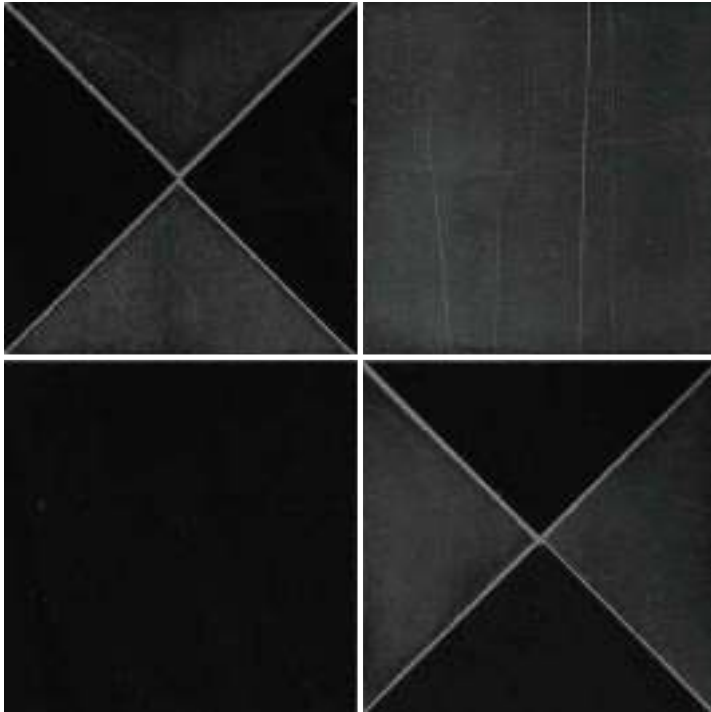

BLACK COSMATI

SICIS

BL PATTERNS

NERO ANCIENT FC3

Size: 29,8x29,8 cm · 11 3/4"x11 3/4"

Nero Ancient

NERO FC3

Size: 29,8x29,8 cm · 11 3/4"x11 3/4"