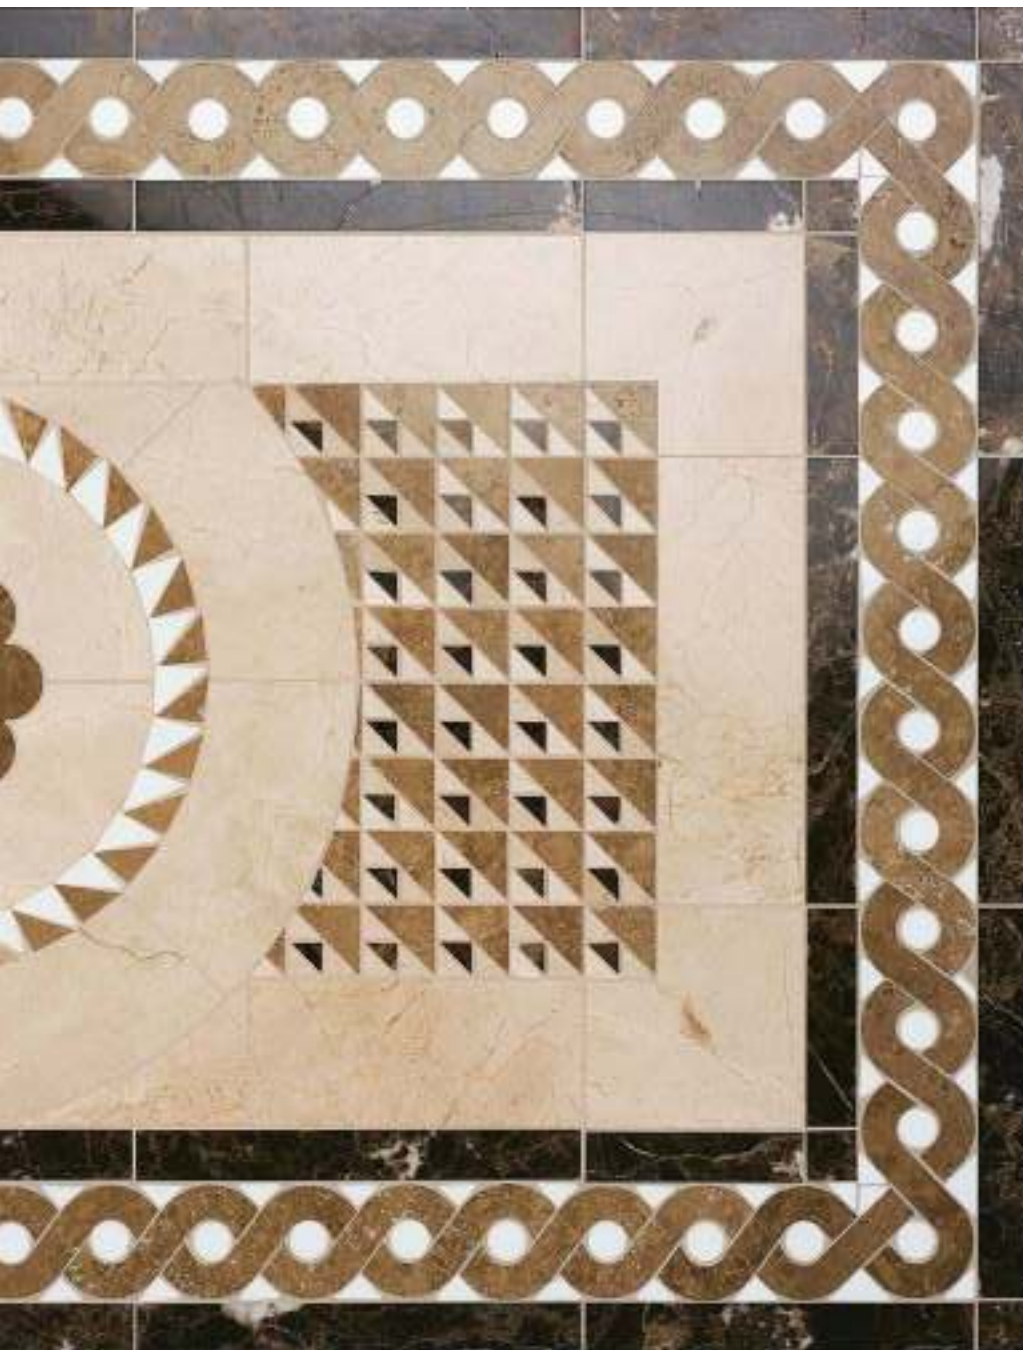

Suggested Pattern **NOVALIS BE**
Module size: 29,8x29,8 cm · 11 3/4" x 11 3/4"