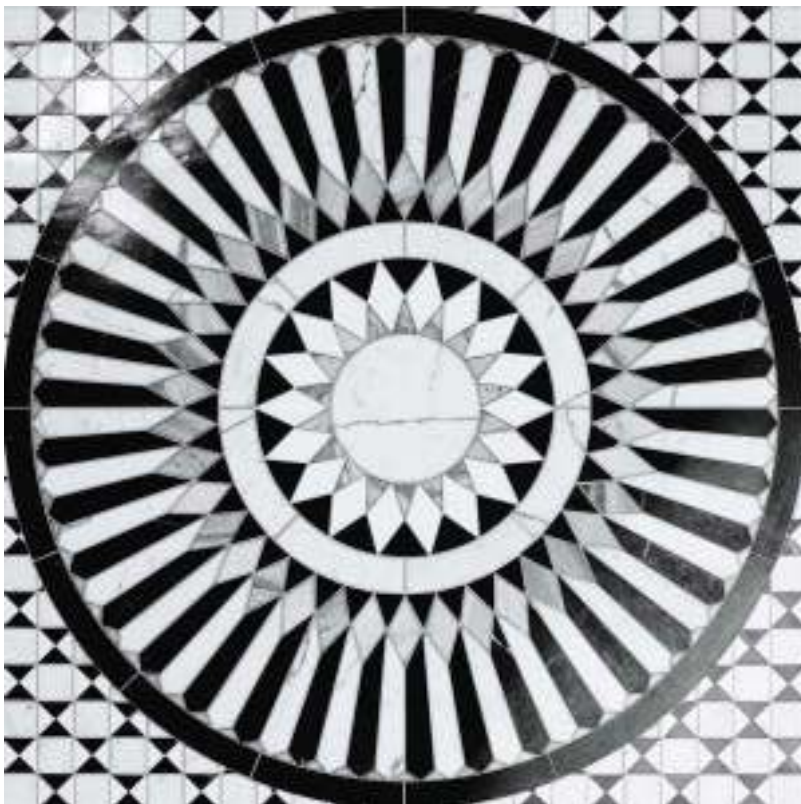

LYMBUS BW

Panel size: 110x110 cm · 43 1/4"x43 1/4" · *Any custom available*