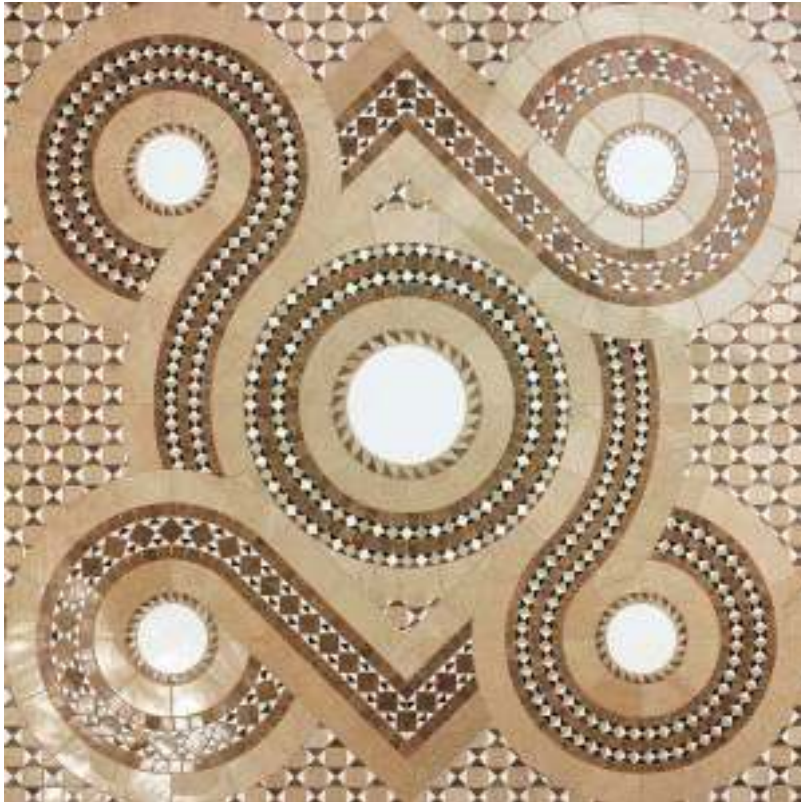

TARUM BE

Panel Size: 200x200 cm · 78³/₄"x78³/₄" · *Any custom available*

SICIS

PANEL TARUM KAKI BE

TARUM KAKI BE

Panel Size:
200x200 cm
78 3/4"x78 3/4"

Any custom available

Kaki
Colibr
Glass