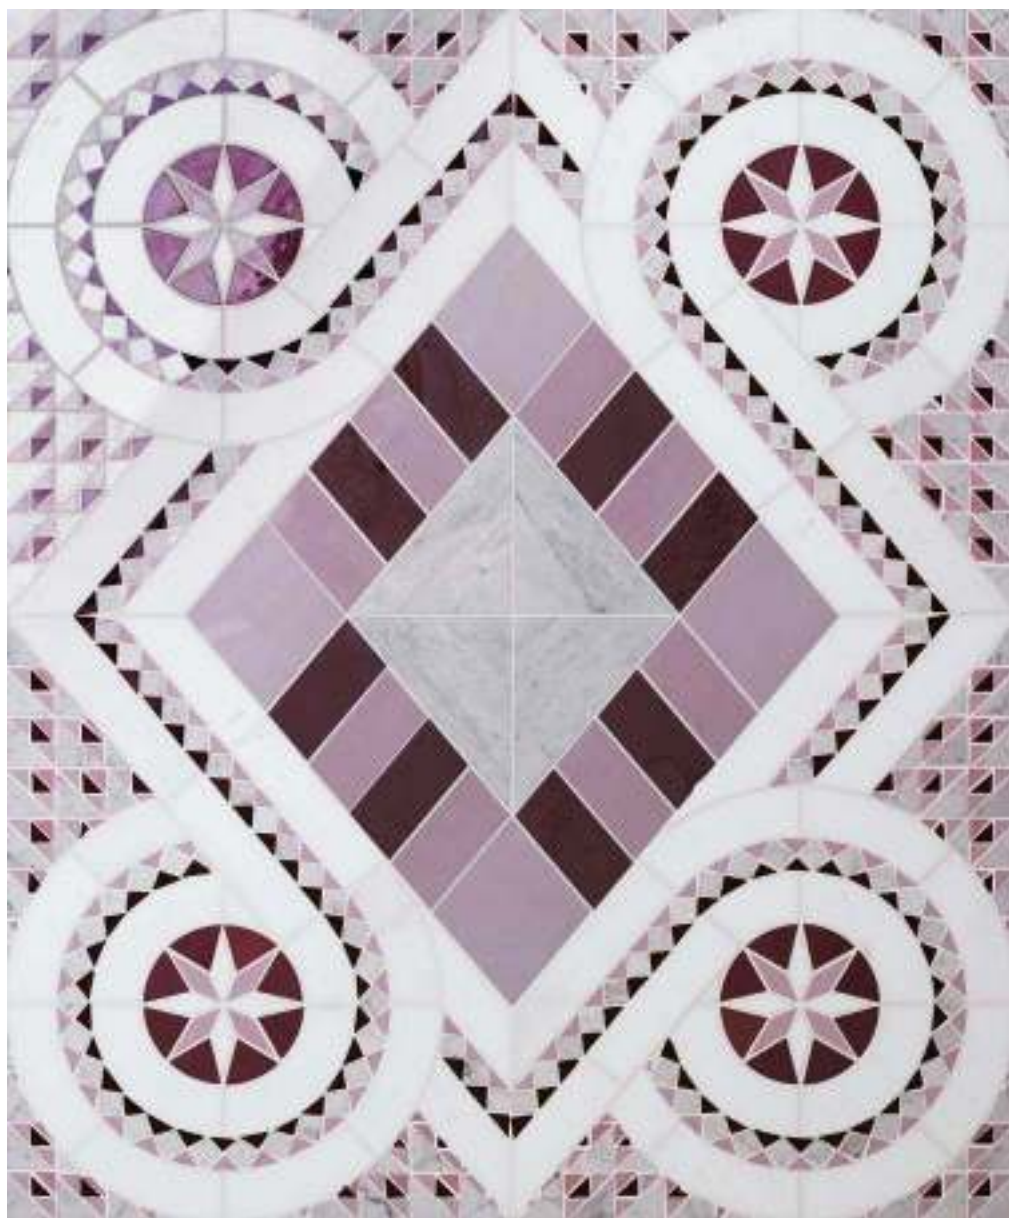

SICIS

PLUS PANELS

PLUS

SICIS

TARUM PLUS

TARUM PLUS

Panel Size: 200x200 cm · 78 3/4"x78 3/4" · Any custom available
Marble and various colors of vitreus

EMPIRICUS PLUS

PLUS

EMPIRICUS PLUS

Panel Size: 100x120 cm · 39 3/8" x 47 1/4" · Any custom available
Marble and various colors of vitreus

SICIS

STEROPE PLUS

STEROPE PLUS

Panel Size: 120x120 cm · 47 1/4"x47 1/4" · Any custom available
Marble and various colors of vitreus