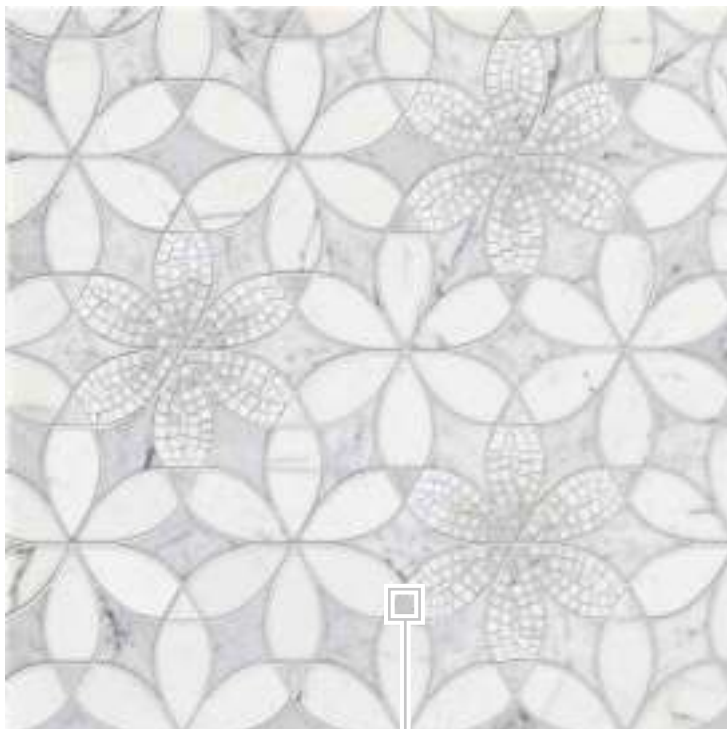

WHITE COSMATI with M O S A I C

DELICATISSIMUM WH
Pattern