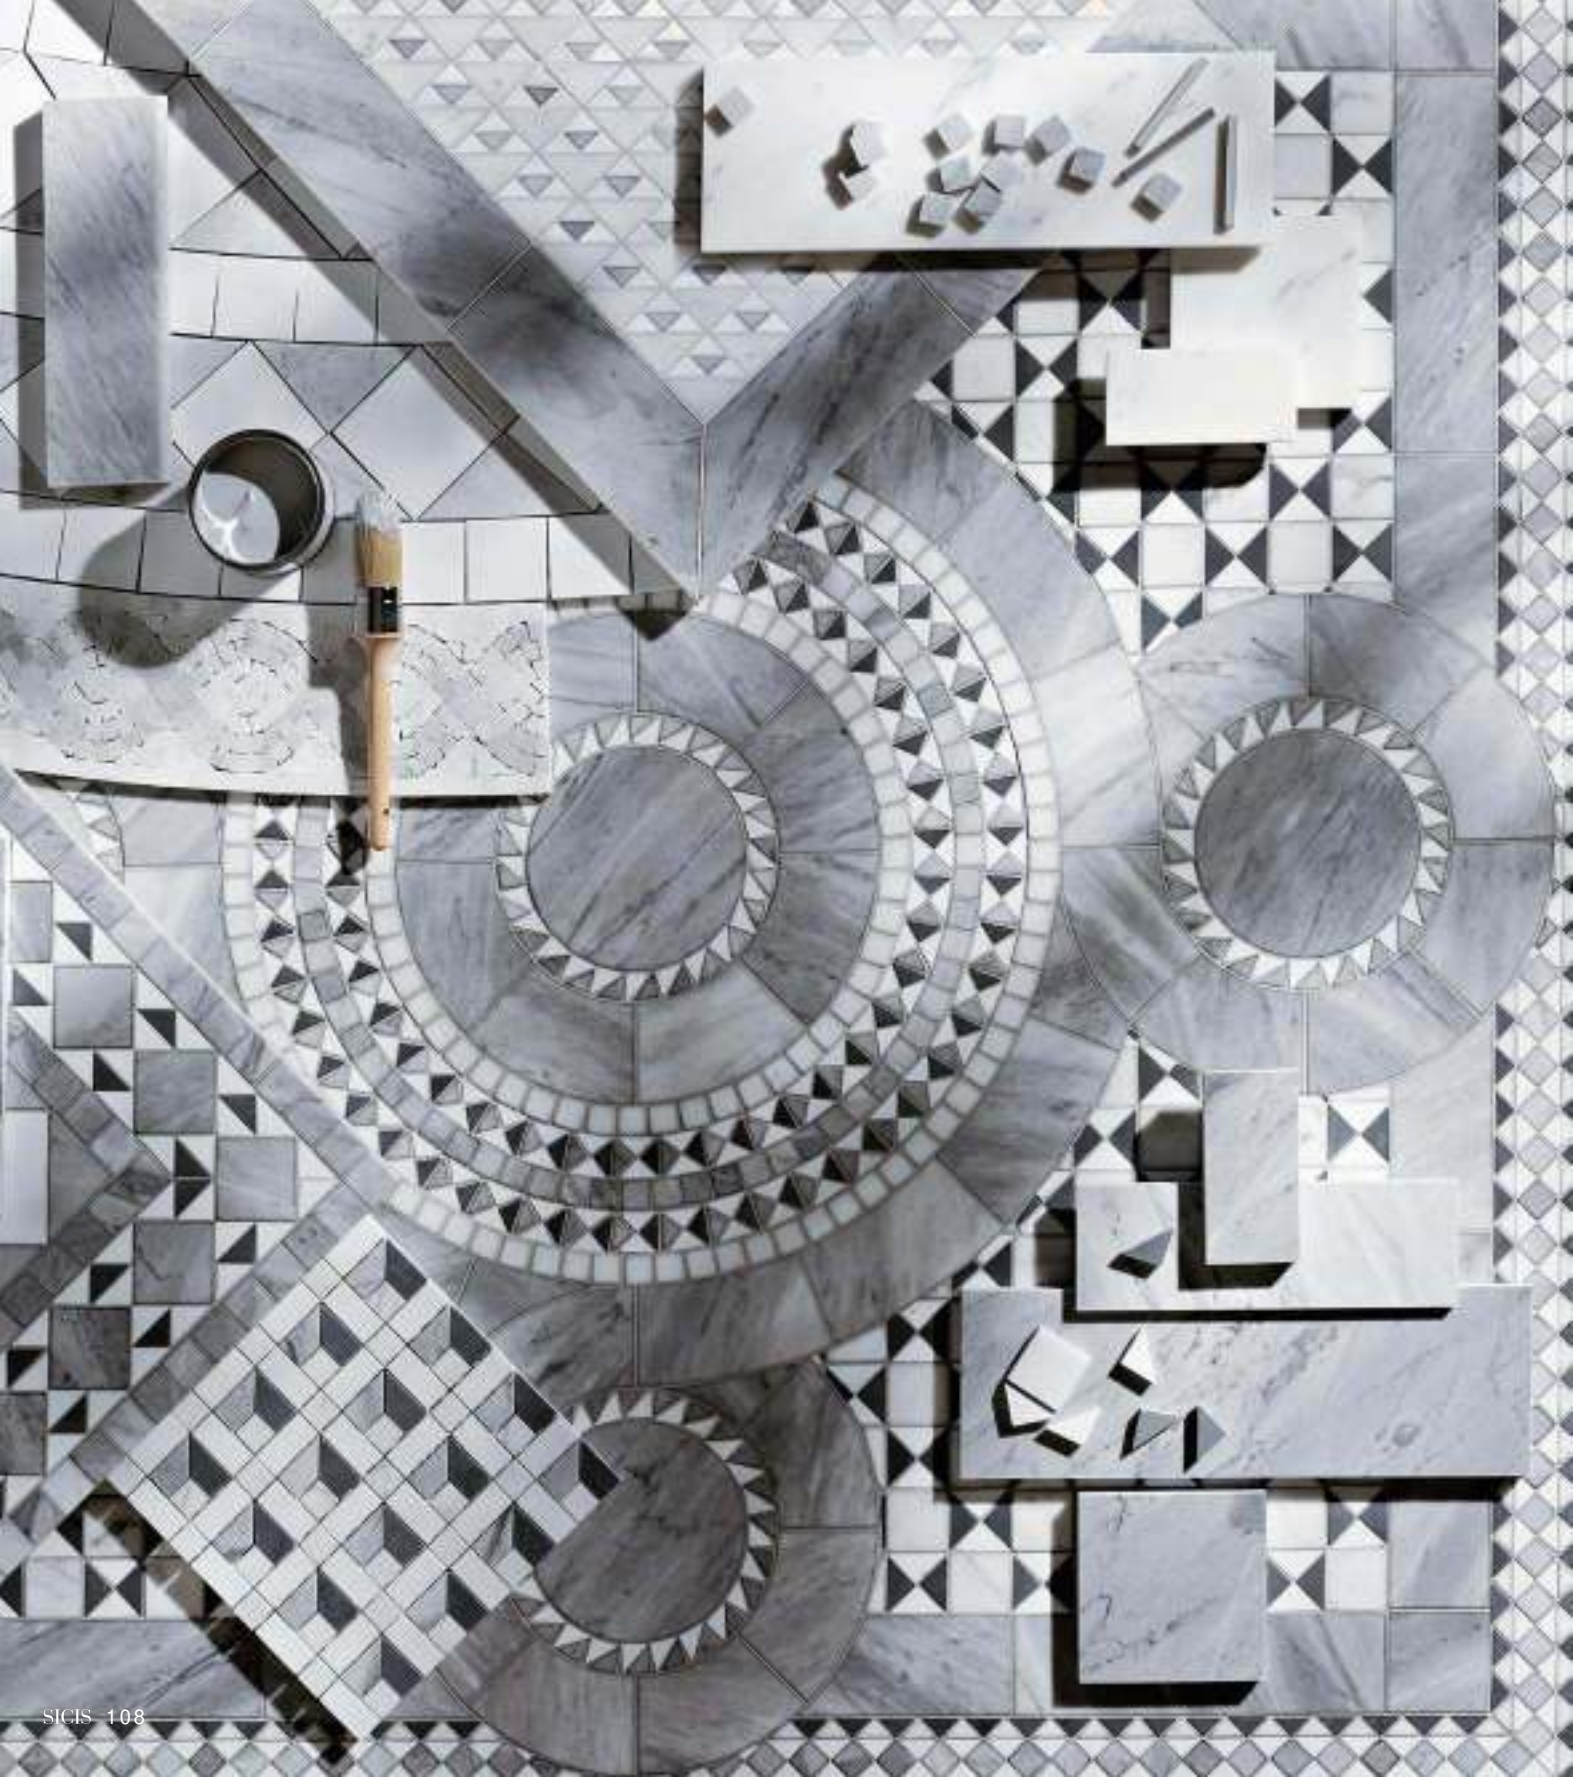

FIELD

BW COLOR

STATUARIO FC6

Size: 59,8x59,8 cm · 23 1/2"x23 1/2" (Thickness: 2 cm · 3/4")

NERO FC6

Size: 59,8x59,8 cm · 23 1/2"x23 1/2" (Thickness: 2 cm · 3/4")

Marble Field Colors are available in a variety of formats:
Statuario Marble, Page 45 · Nero Marble, Page 179.