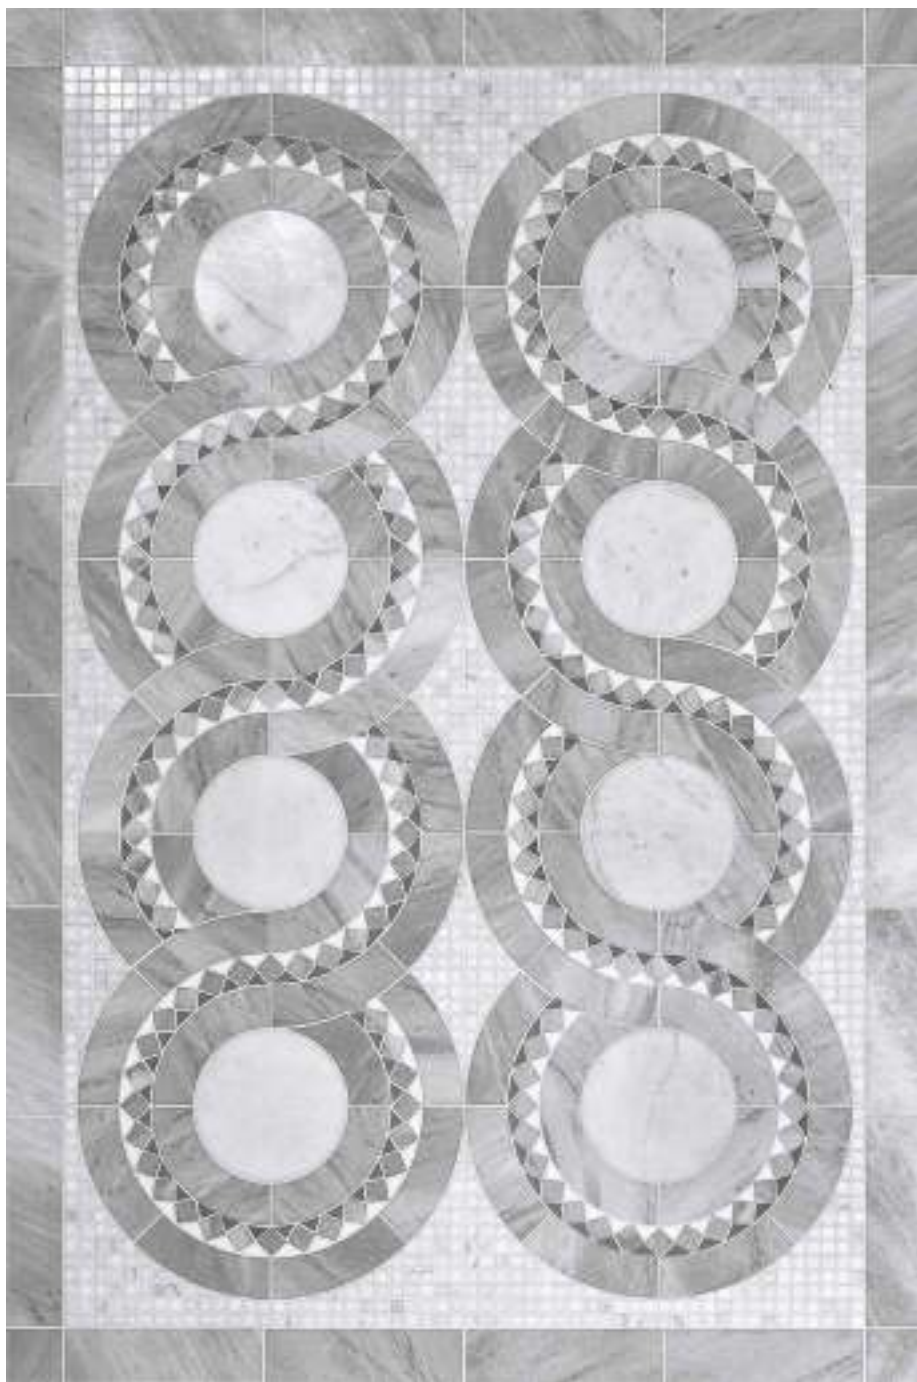

PANEL EXODUS GR & GRX

EXODUS GR
Panel Size:
100x150 cm
39 3/8"x59"

Any custom available