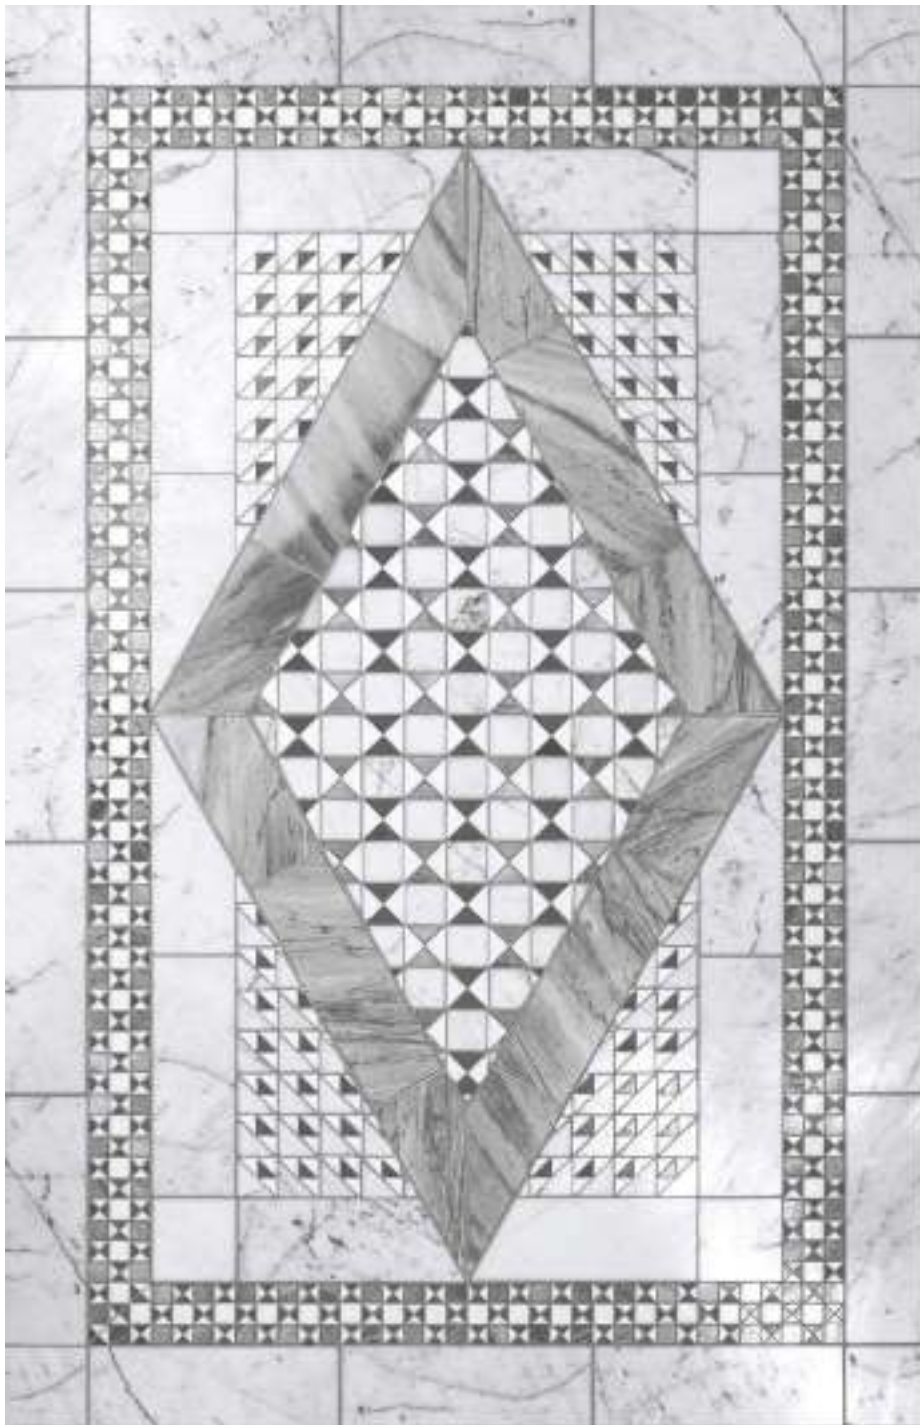

TARUM GR

Panel Size: 200x200 cm · 78³/₄"x78³/₄" · *Any custom available*

SICIS

PANEL TILDUS GR & GRC

TILDUS GR
Panel Size:
110x170 cm
43 1/4" x 66 7/8"

Any custom available

SICIS

Suggested Pattern **NOVALIS GRC**
Module size: 29,8x29,8 cm · 11 3/4"x11 3/4"