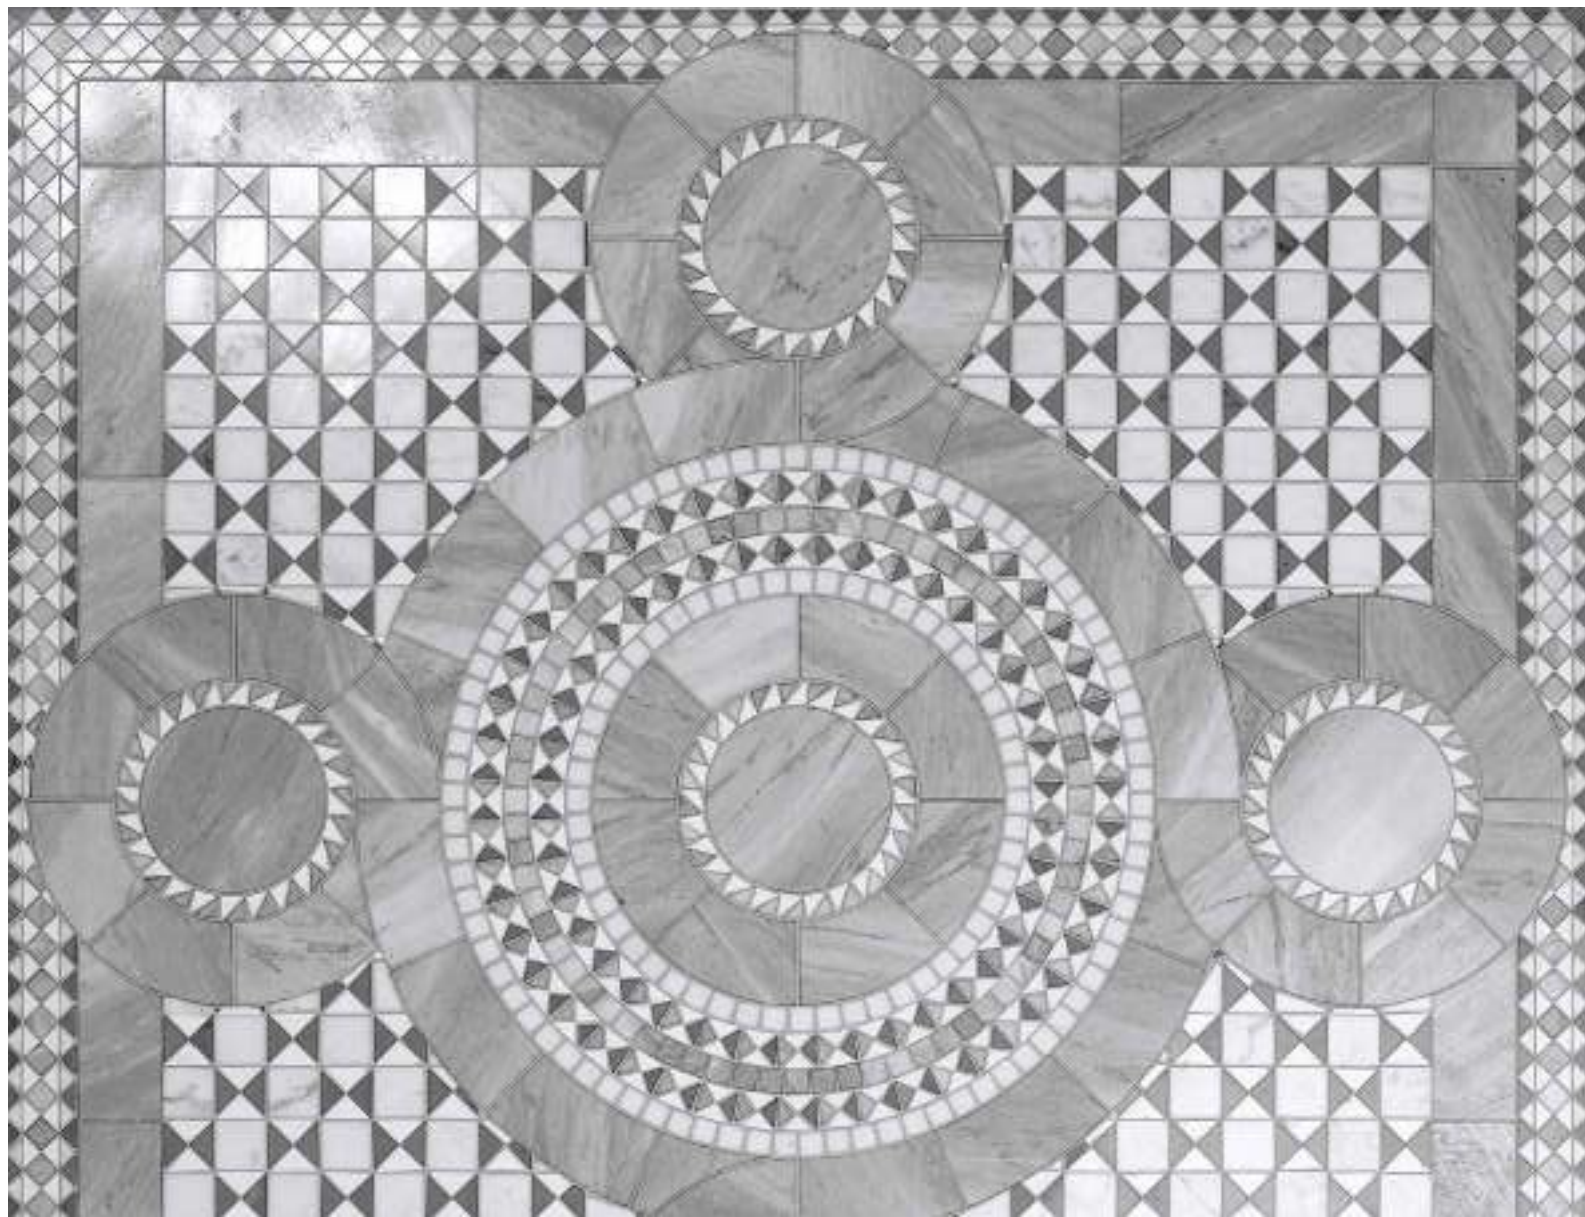

PANEL SUPERBUS GR