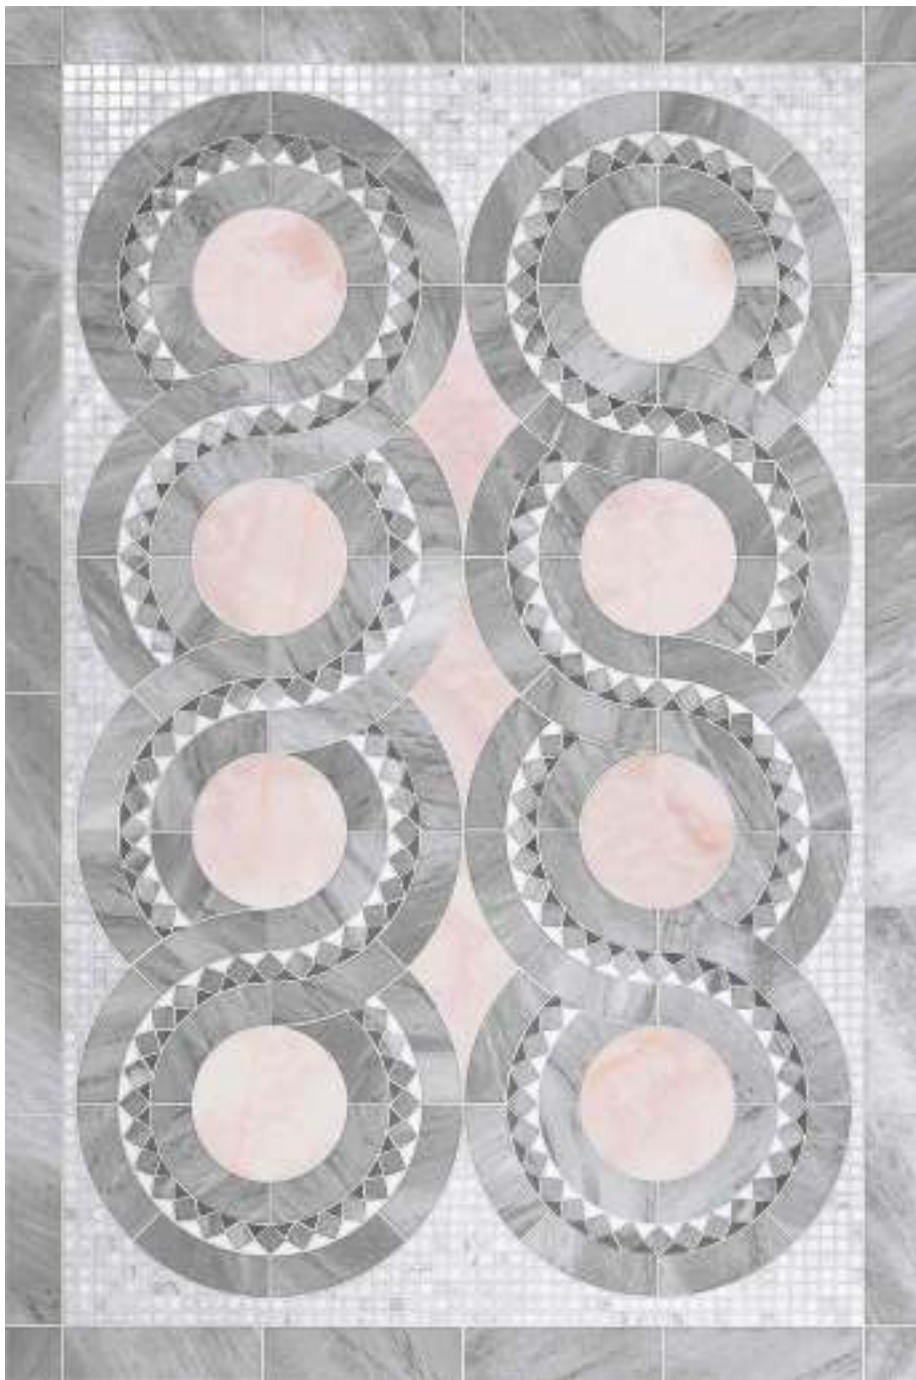

Suggested Pattern **STATUARIO 15x15 · 5/8"x5/8"**
Module size: 29,6x29,6 cm · 11 5/8"x11 5/8"