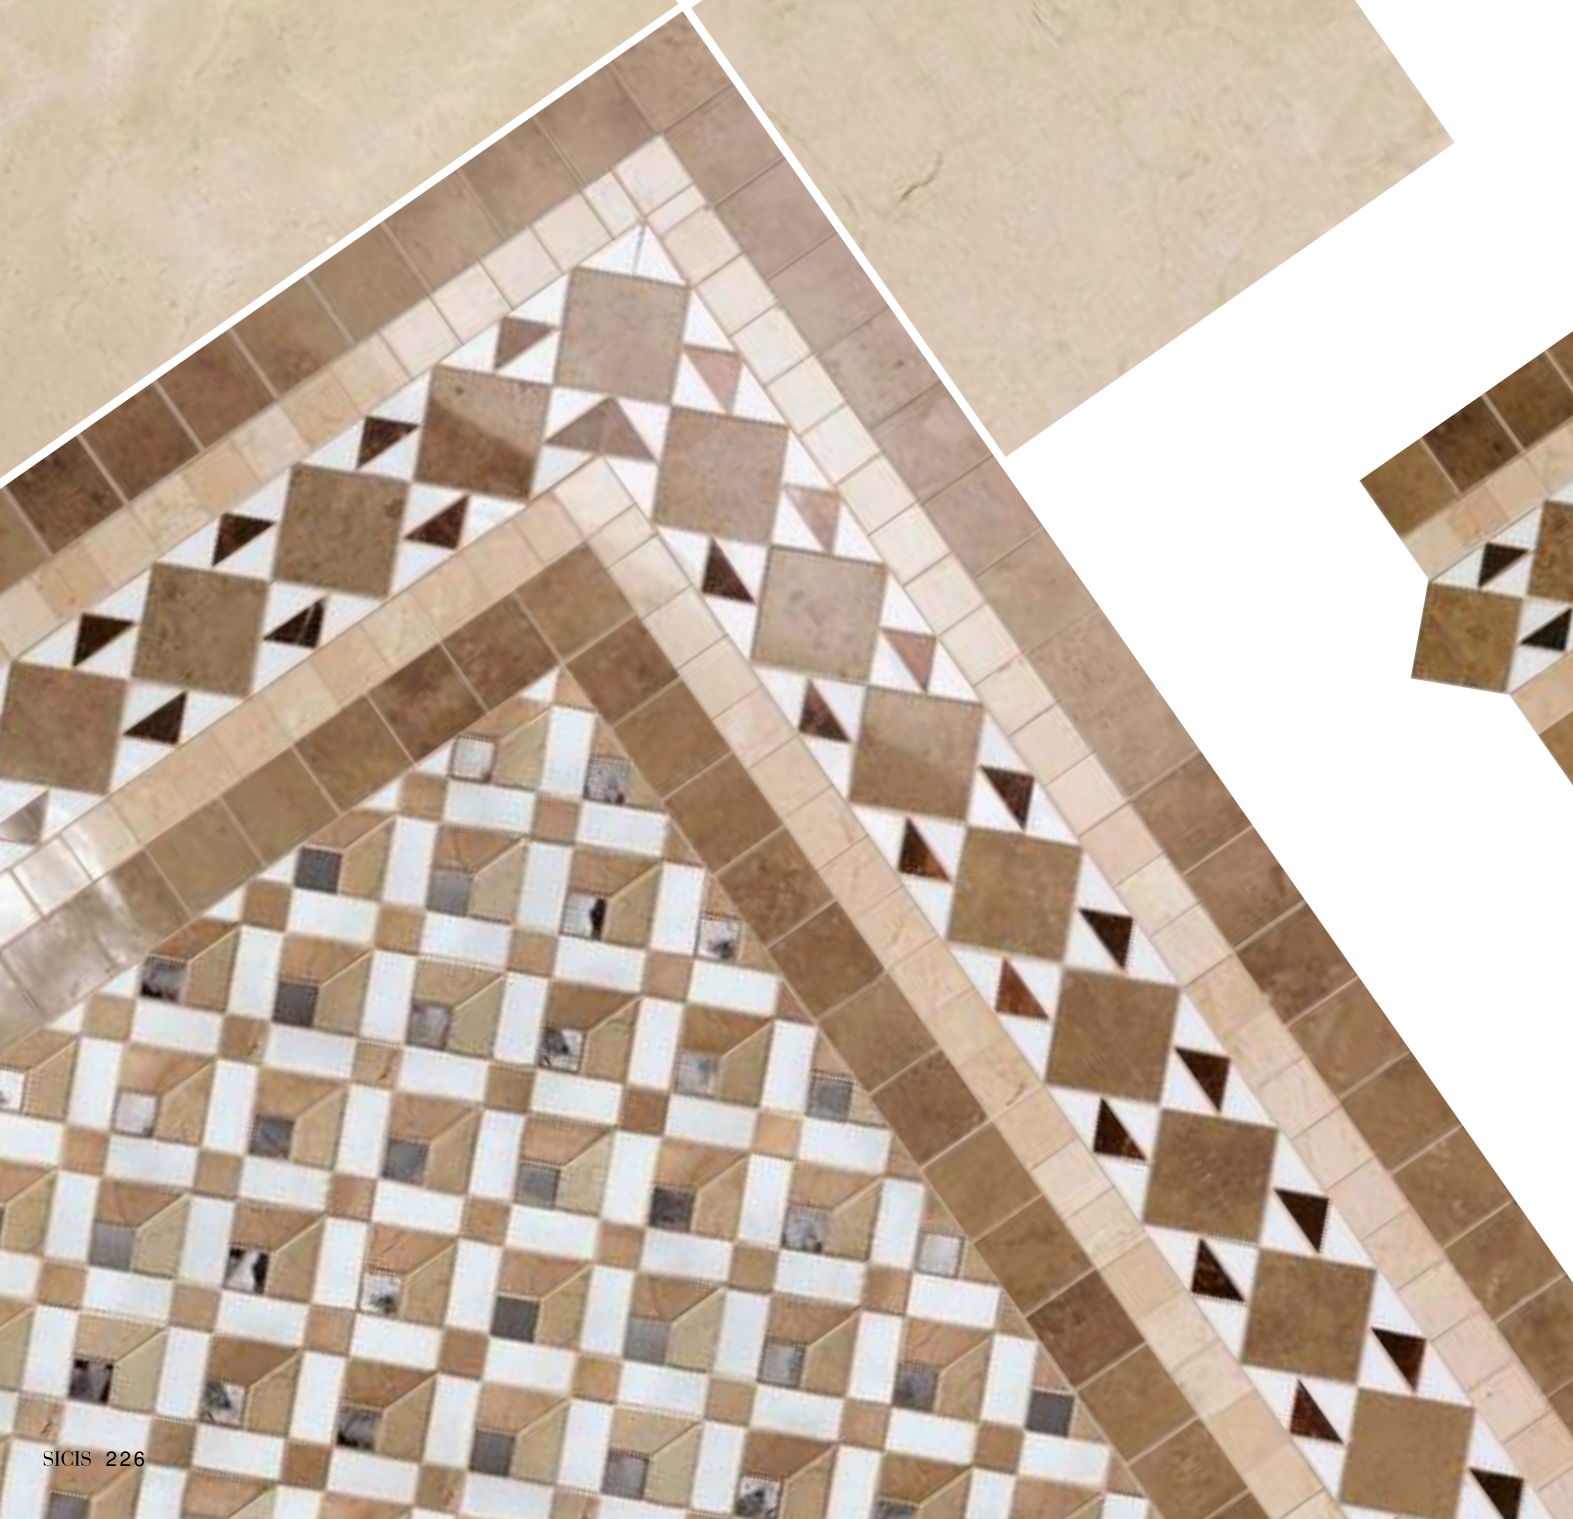

Suggested Field Color
MARBLE CREMA FC5
Size: 44,8x44,8 cm · 17^{5/8}"x17^{5/8}"

Suggested Field Color
MARBLE CREMA FC3
Size: 29,8x29,8 cm · 11^{3/4}"x11^{3/4}"