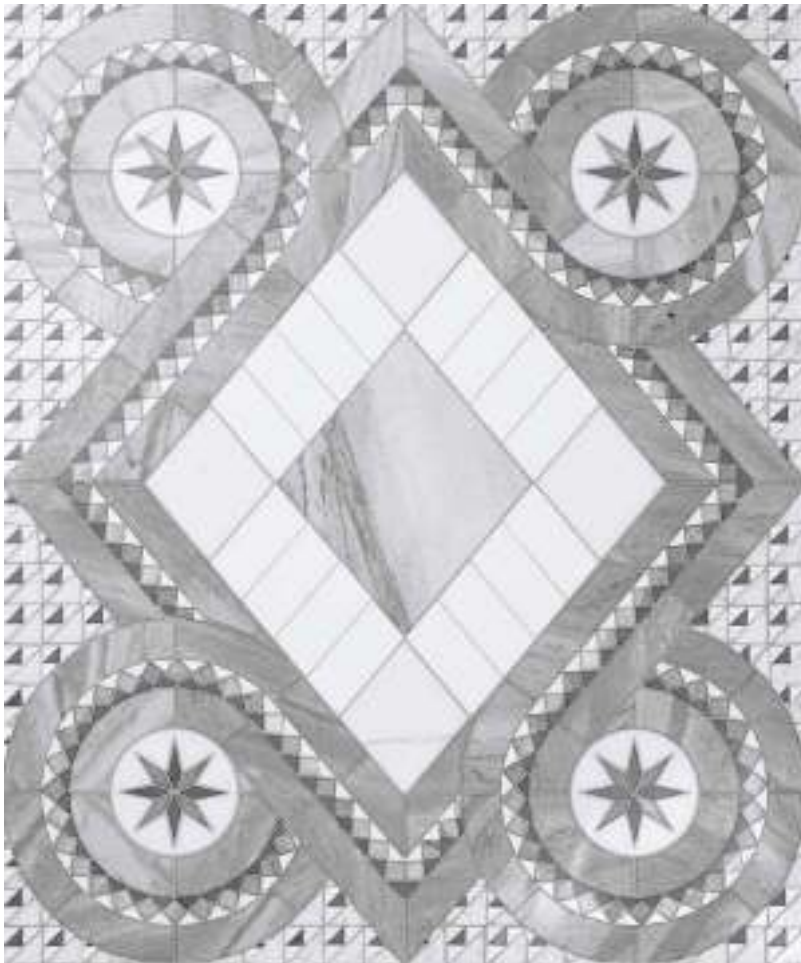

SICIS

PANEL PLANASIA GR

Suggested Pattern **NOVALIS GR**
Module size: 29,8x29,8 cm · 11³/₄"x11³/₄"

Suggested Field Color **NERO FC3**
Size: 29,8x29,8 cm · 11³/₄"x11³/₄"

PLANASIA GR

Panel Size: 100x120 cm · 39³/₈"x47¹/₄" · *Any custom available*