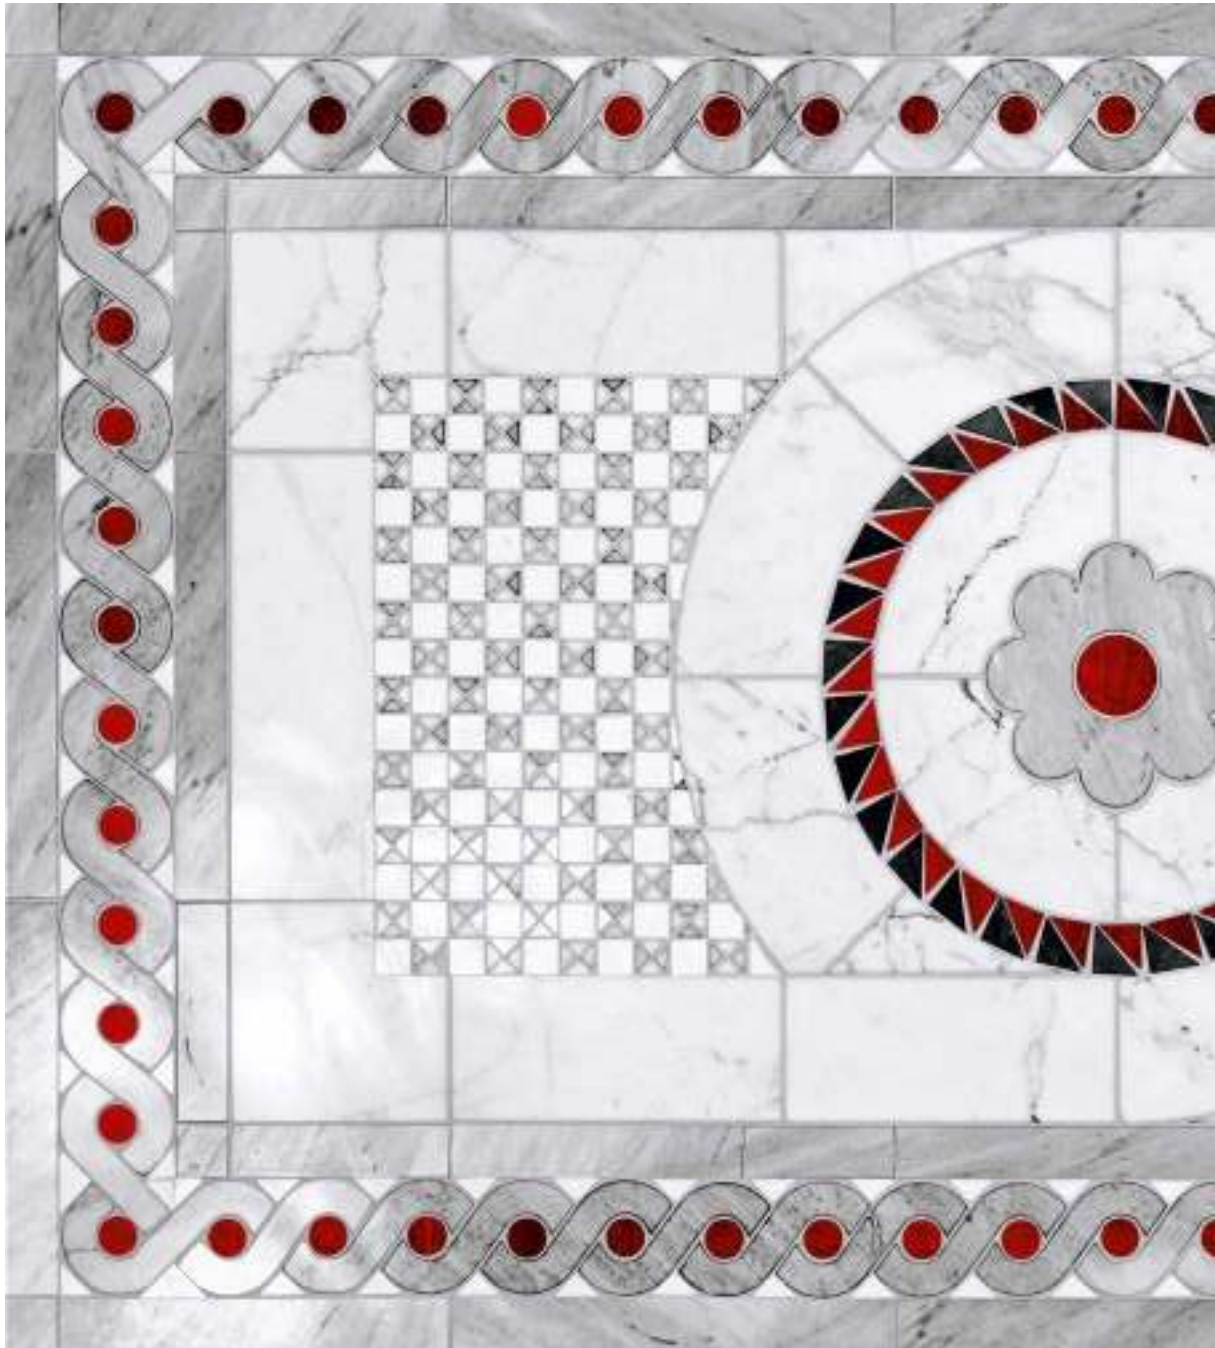

PANEL OFTALSIS WHC

OFTALSIS WHC

Panel Size: 90x150 cm - 35 3/8"x59"

Any custom available