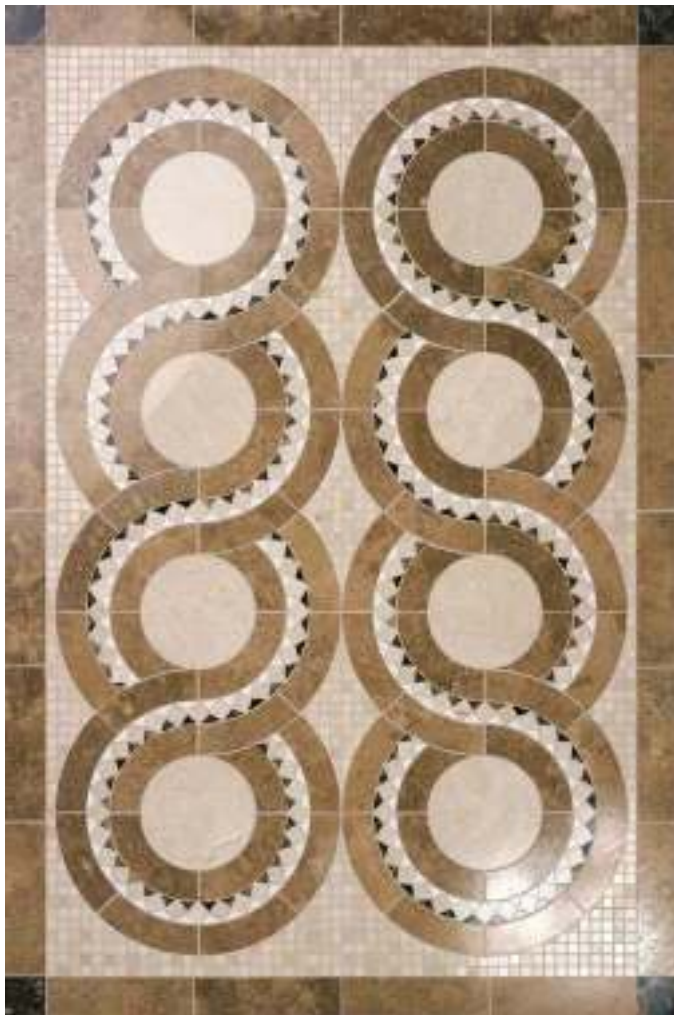

EXODUS BE
Panel Size:
100x150 cm
39^{3/8}"x59"

*Any custom
available*

BE

SICIS

PANEL PLUMA BE & BEC

PLUMA BE

Panel size: 120x120 cm · 47 1/4"x47 1/4"

Any custom available