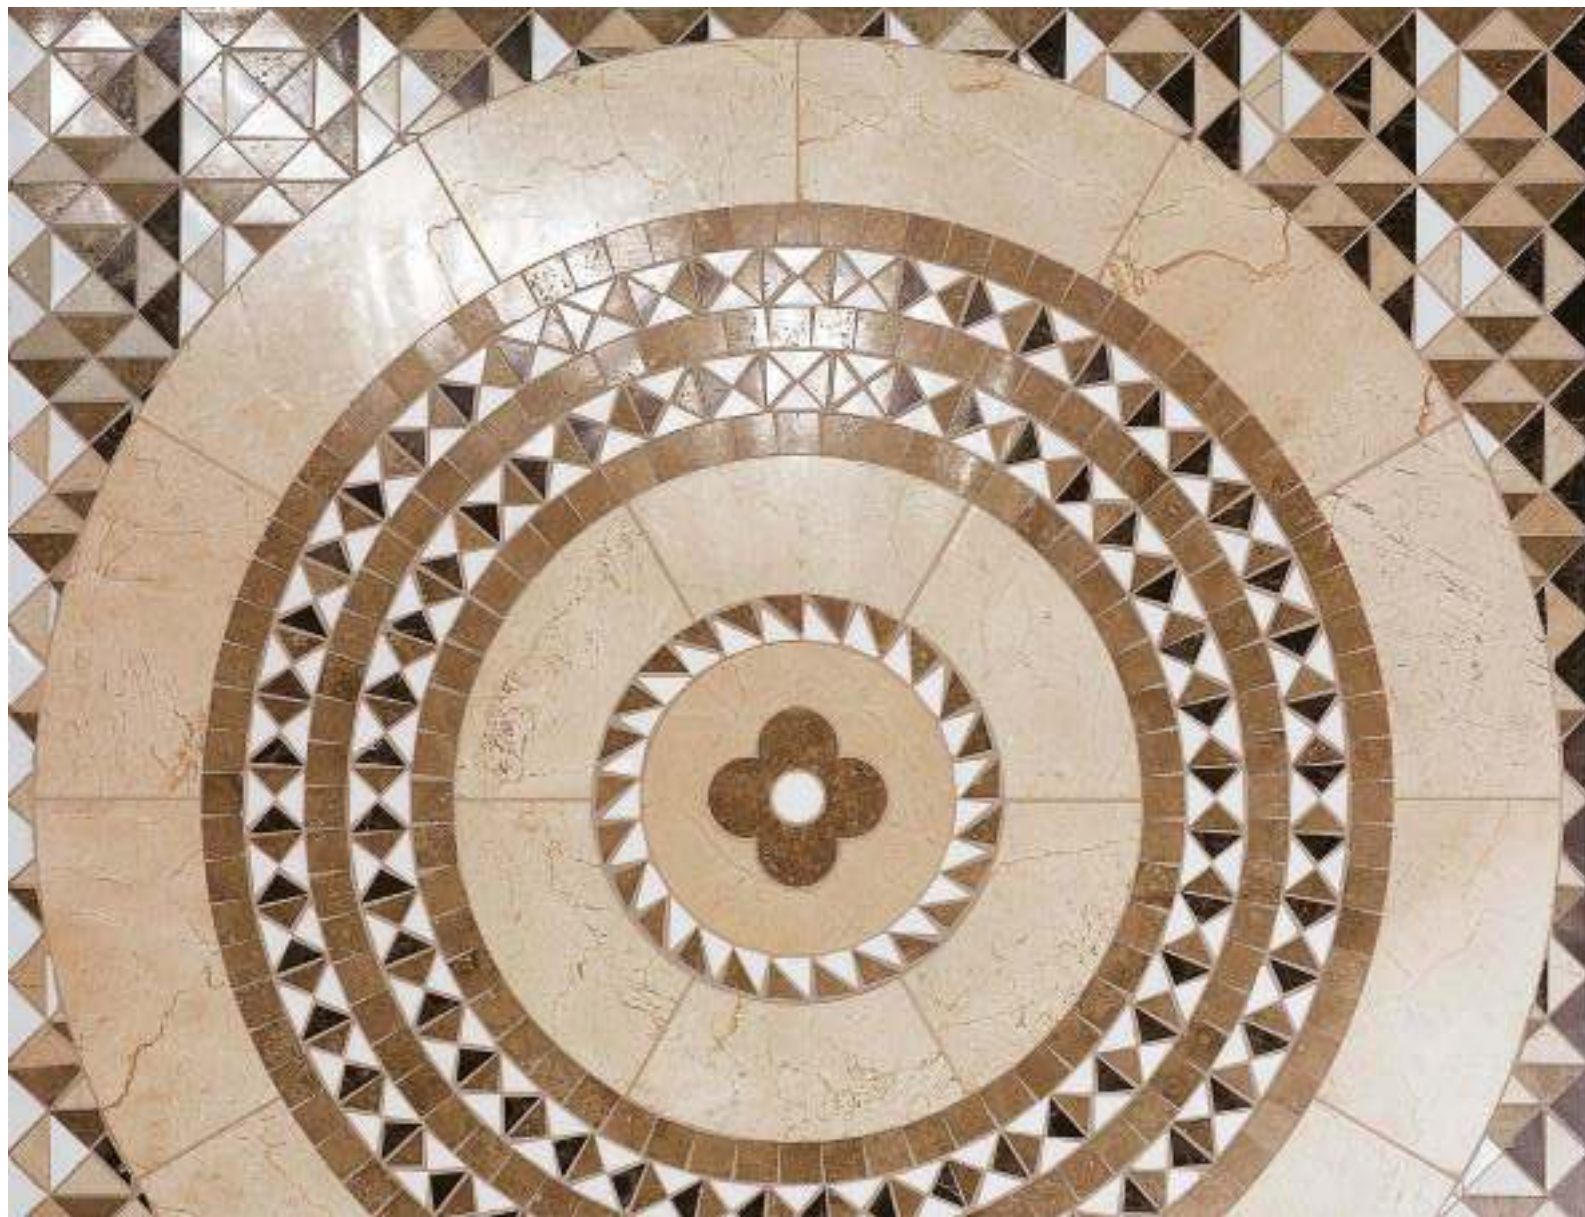

Suggested Field Color **NOCE FC3**
Size: 29,8x29,8 cm · 11 3/4"x11 3/4"

Suggested Field Color **CREMA FC3**
Size: 29,8x29,8 cm · 11 3/4"x11 3/4"

PANEL SUPERBUS BE

SICIS

PANEL NEUMIS BE

NEUMIS BE

Panel Size:
90x90 cm
35 3/8" x 35 3/8"