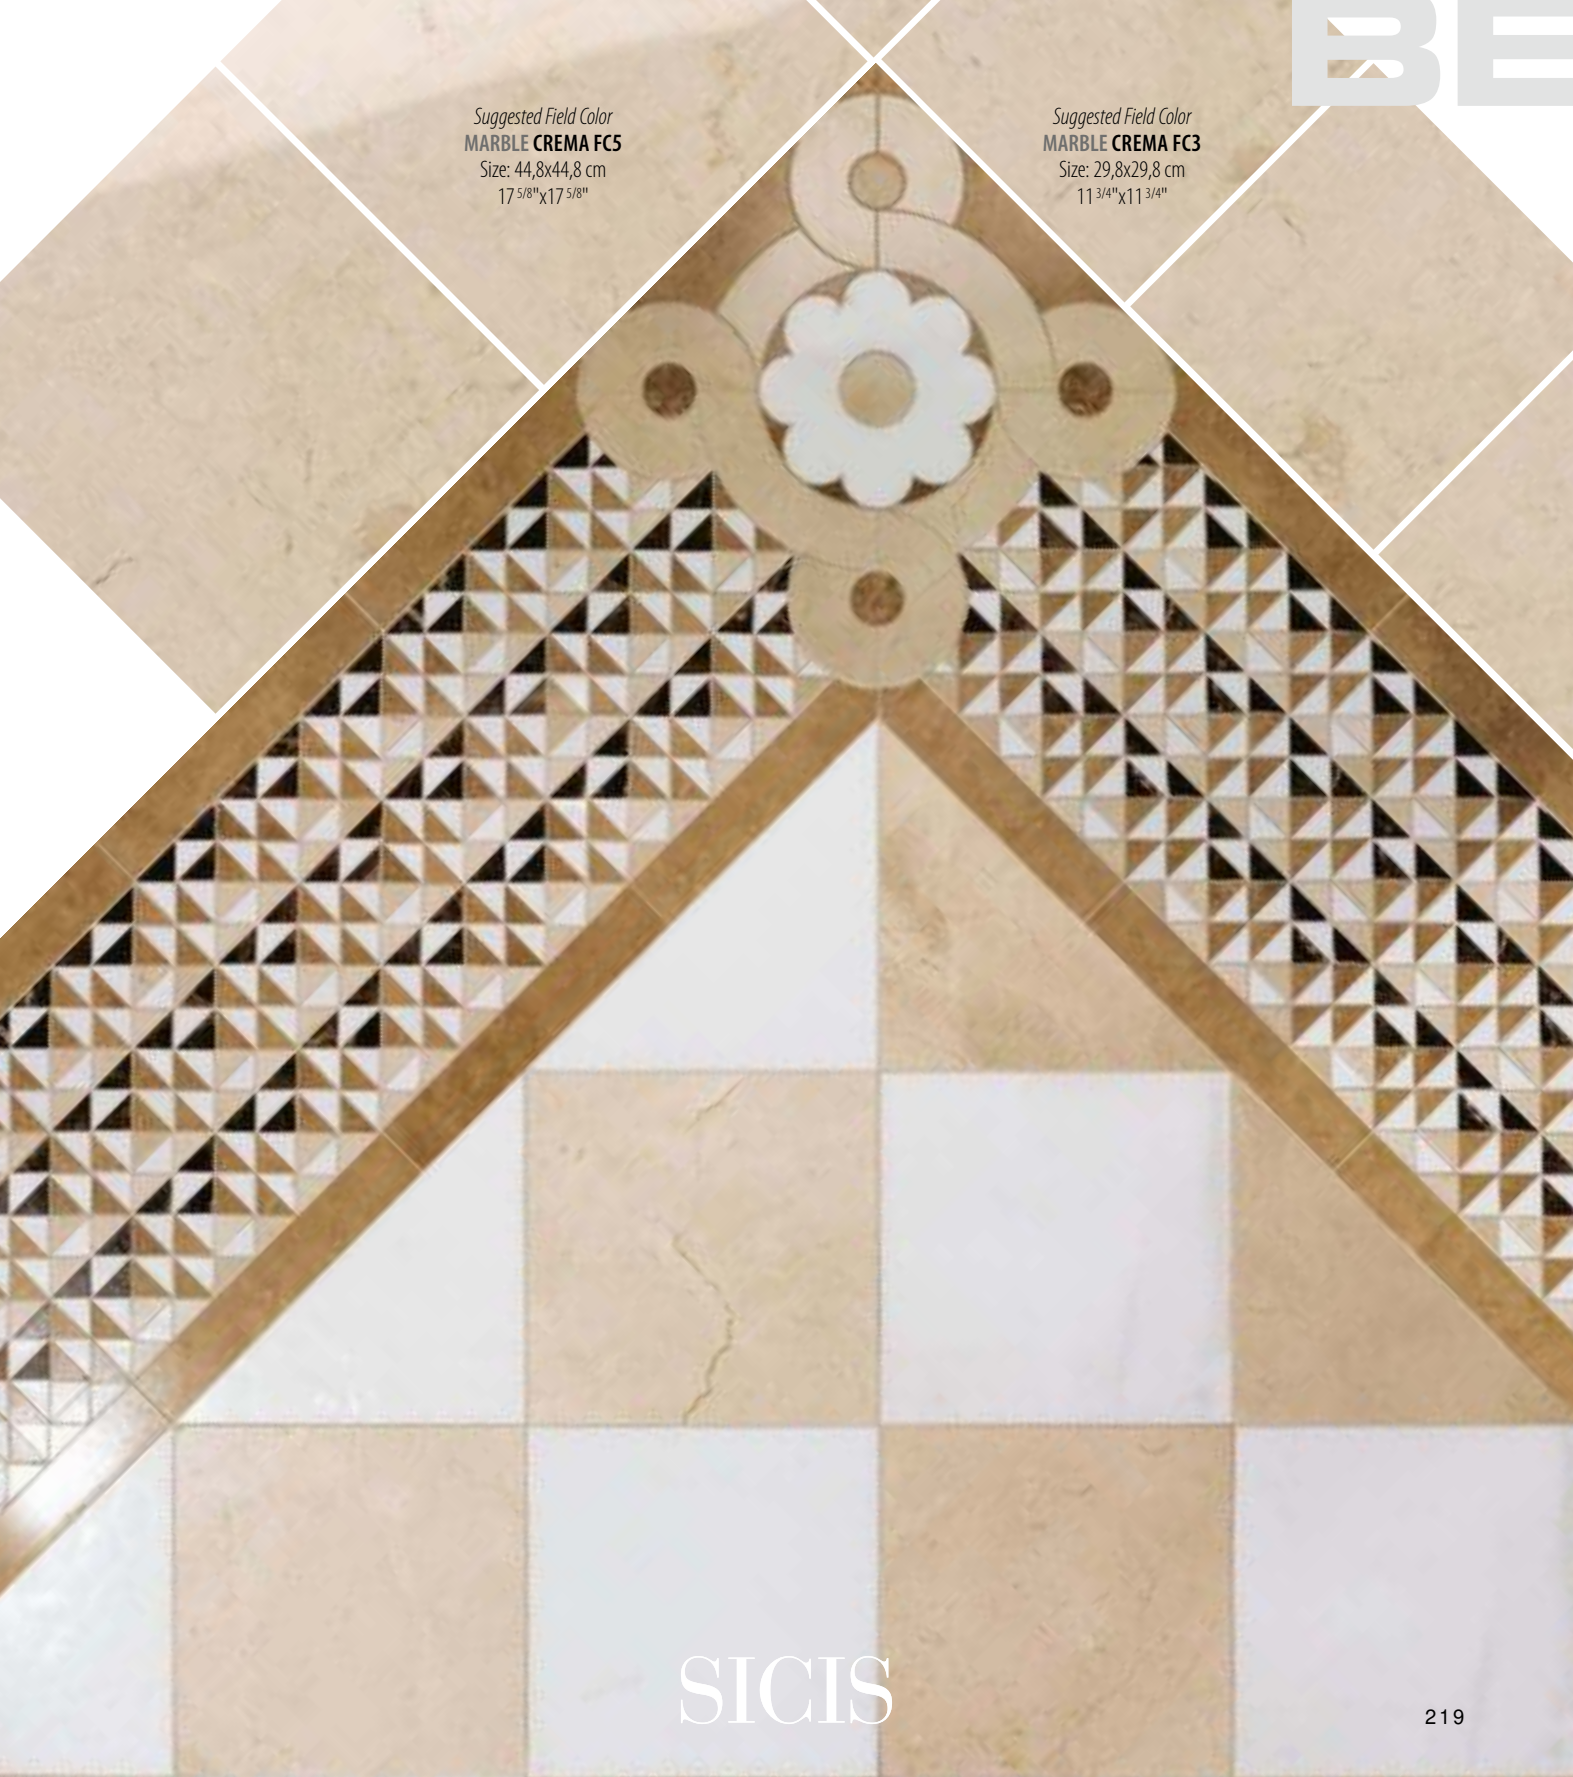

Suggested Field Color
MARBLE CREMA FC5
Size: 44,8x44,8 cm
17 5/8"x17 5/8"

Suggested Field Color
MARBLE CREMA FC3
Size: 29,8x29,8 cm
11 3/4"x11 3/4"