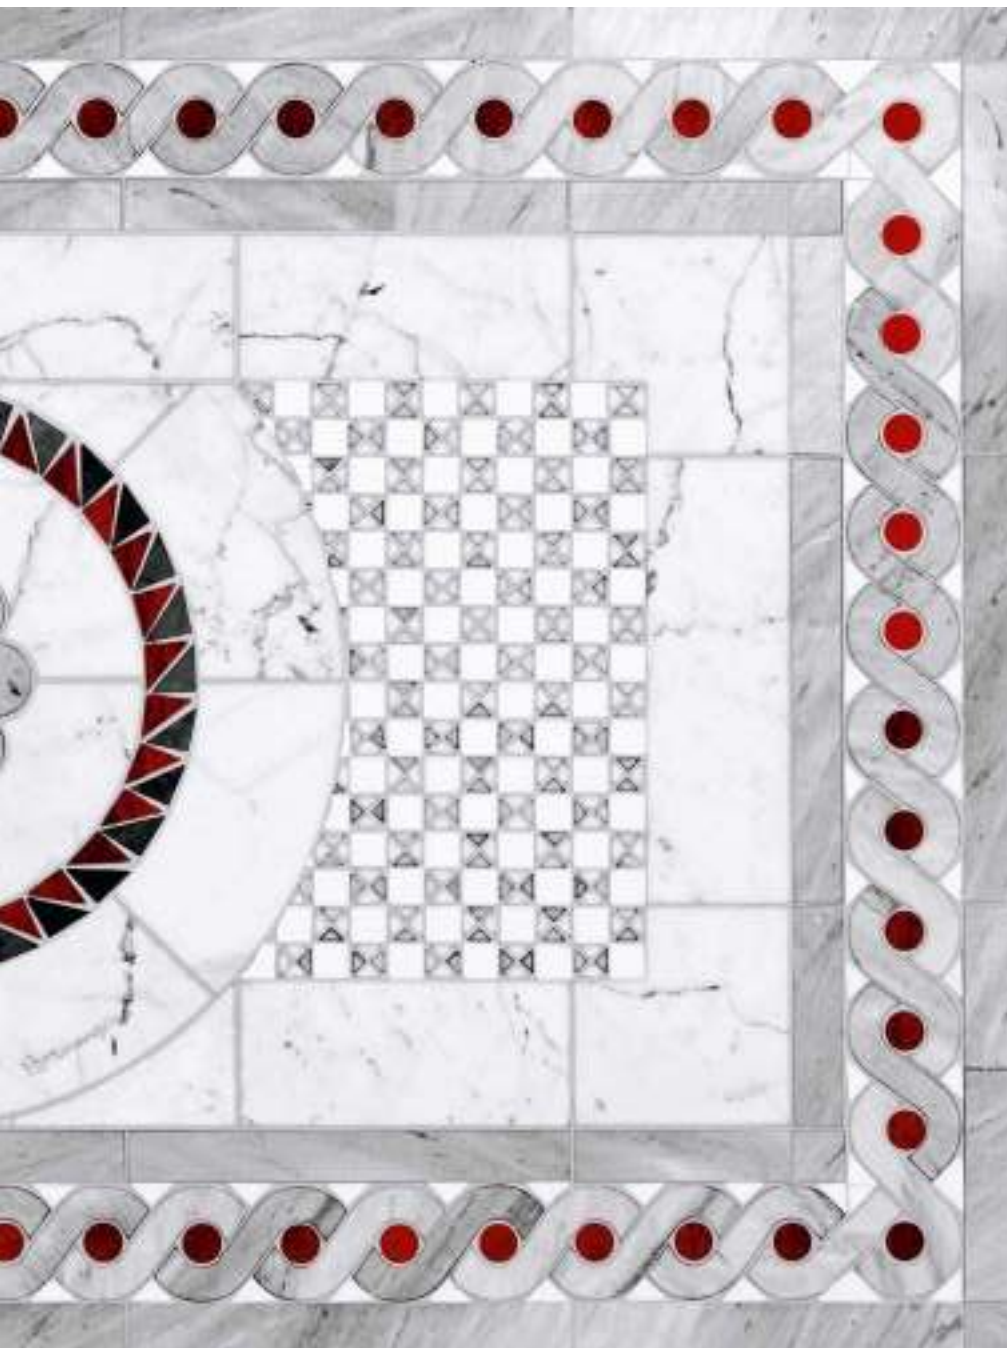

Suggested Pattern **ROMANUS WHC**
Size: 29,8x29,8 cm · 11 3/4"x11 3/4"