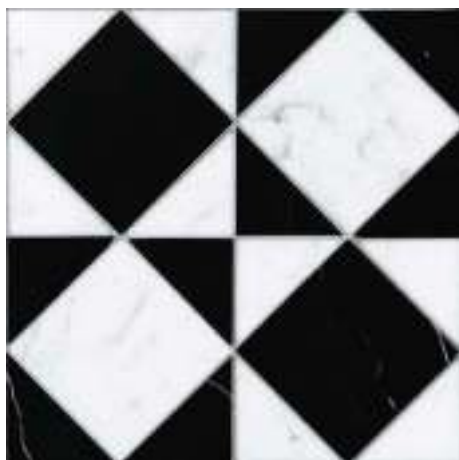

CALAFAN BW Pattern
Module size: 29,8x29,8 cm - 11^{3/4}"x11^{3/4}"