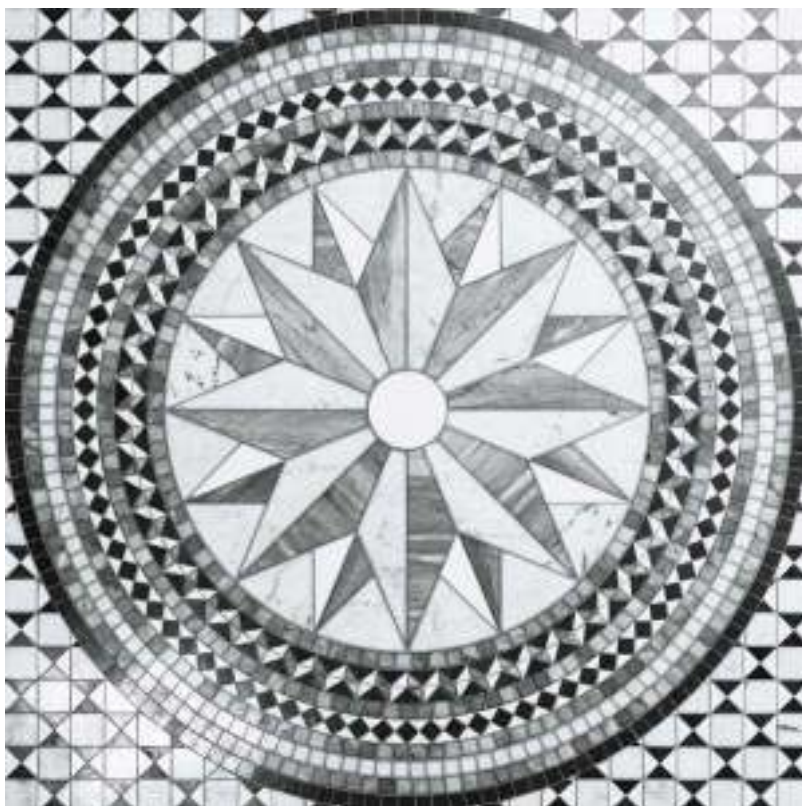

PLUMA BW

Panel size: 120x120 cm · 47 1/4"x47 1/4" · *Any custom available*