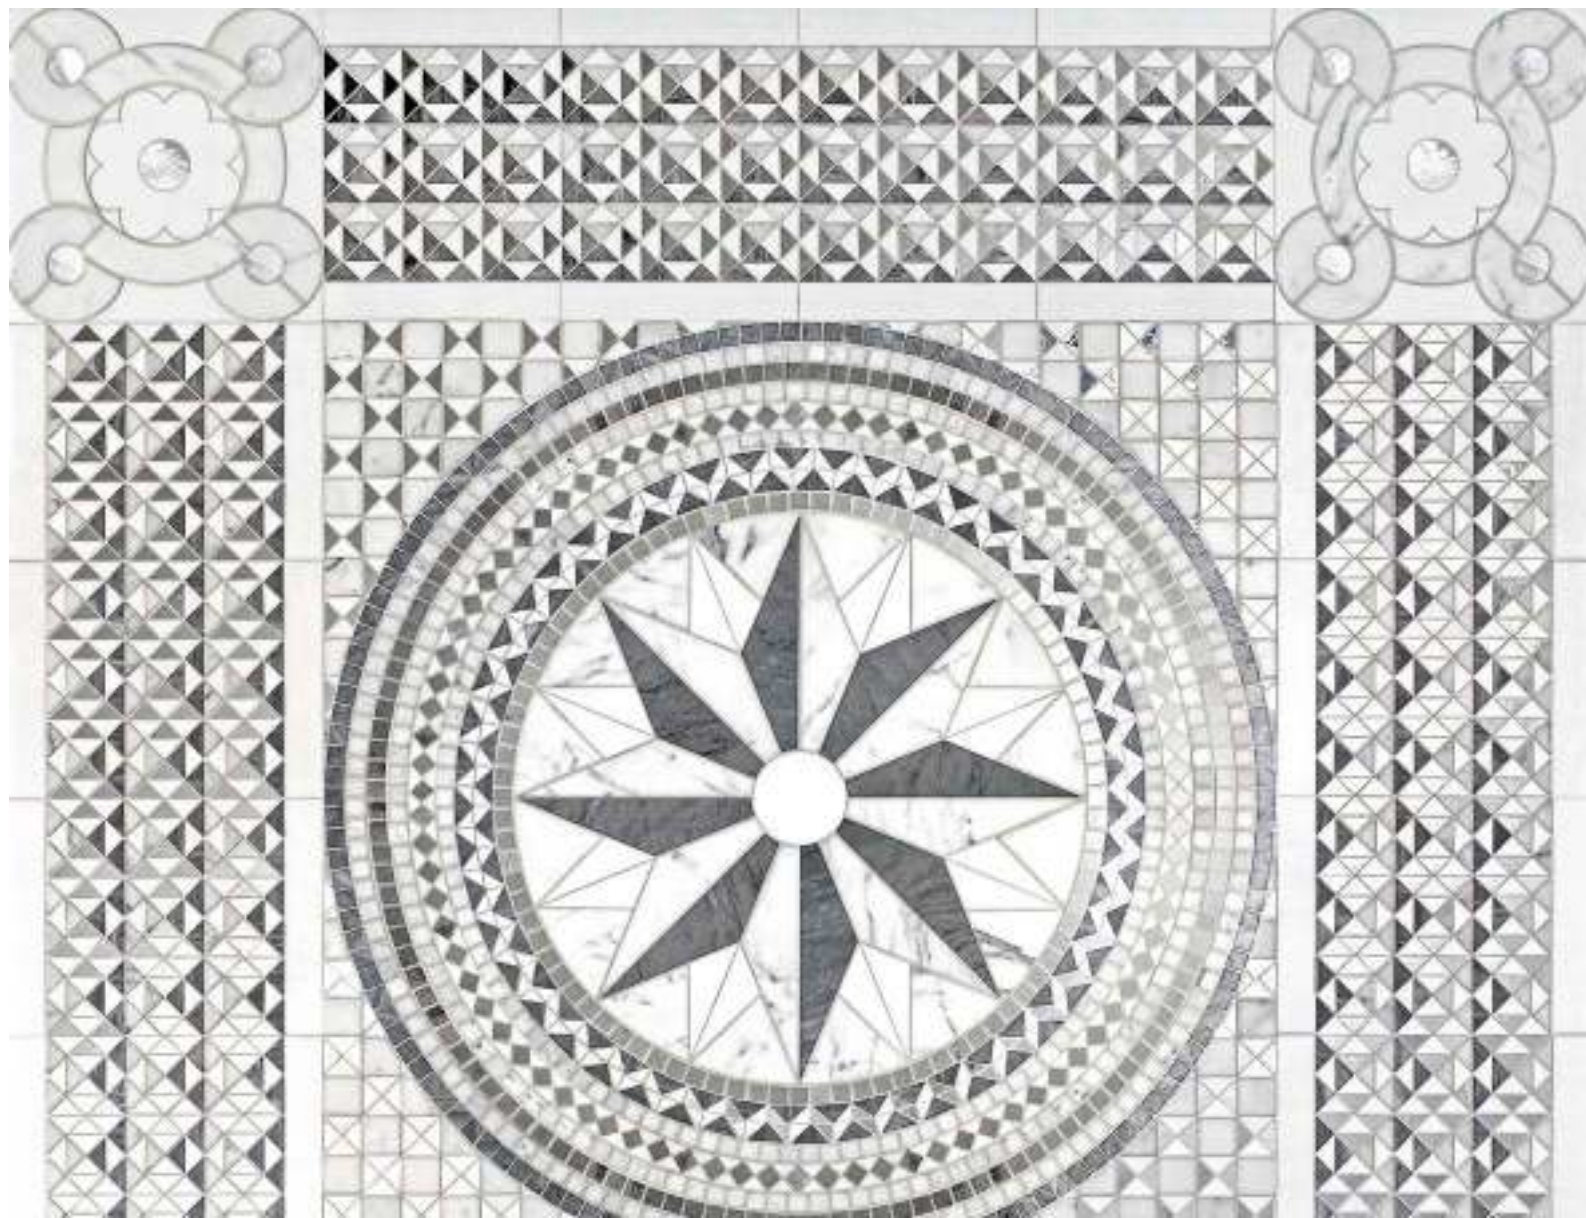

SICIS

PANEL PLUMA EXTRA GR

PLUMA EXTRA GR

Panel Size:
200x200 cm
78 3/4"x78 3/4"

Any custom available

Alma
Colibr
Glass

Suggested Pattern **ODESSA GRC2**
Module size: 29,8x29,8 cm · 11 3/4"x11 3/4"

Suggested Pattern **ACARAM GR**
Module size: 29,8x29,8 cm · 11 3/4"x11 3/4"