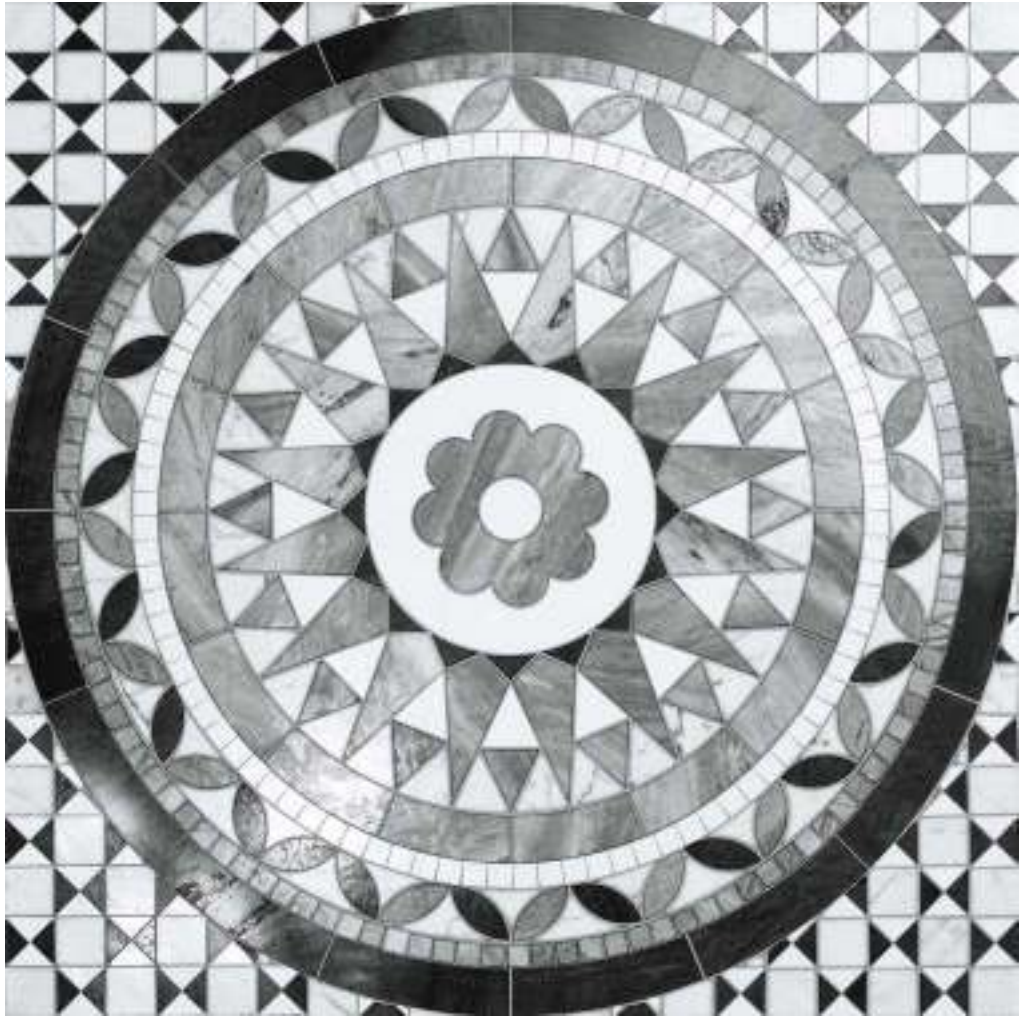

Platinum
Tide
Colibr
Glass

SICIS

BW

SICIS

PANEL OCEANUS BW & BWC

OCEANUS BW

Panel size: 100x100 cm · 39^{3/8}"x39^{3/8}"

Any custom available