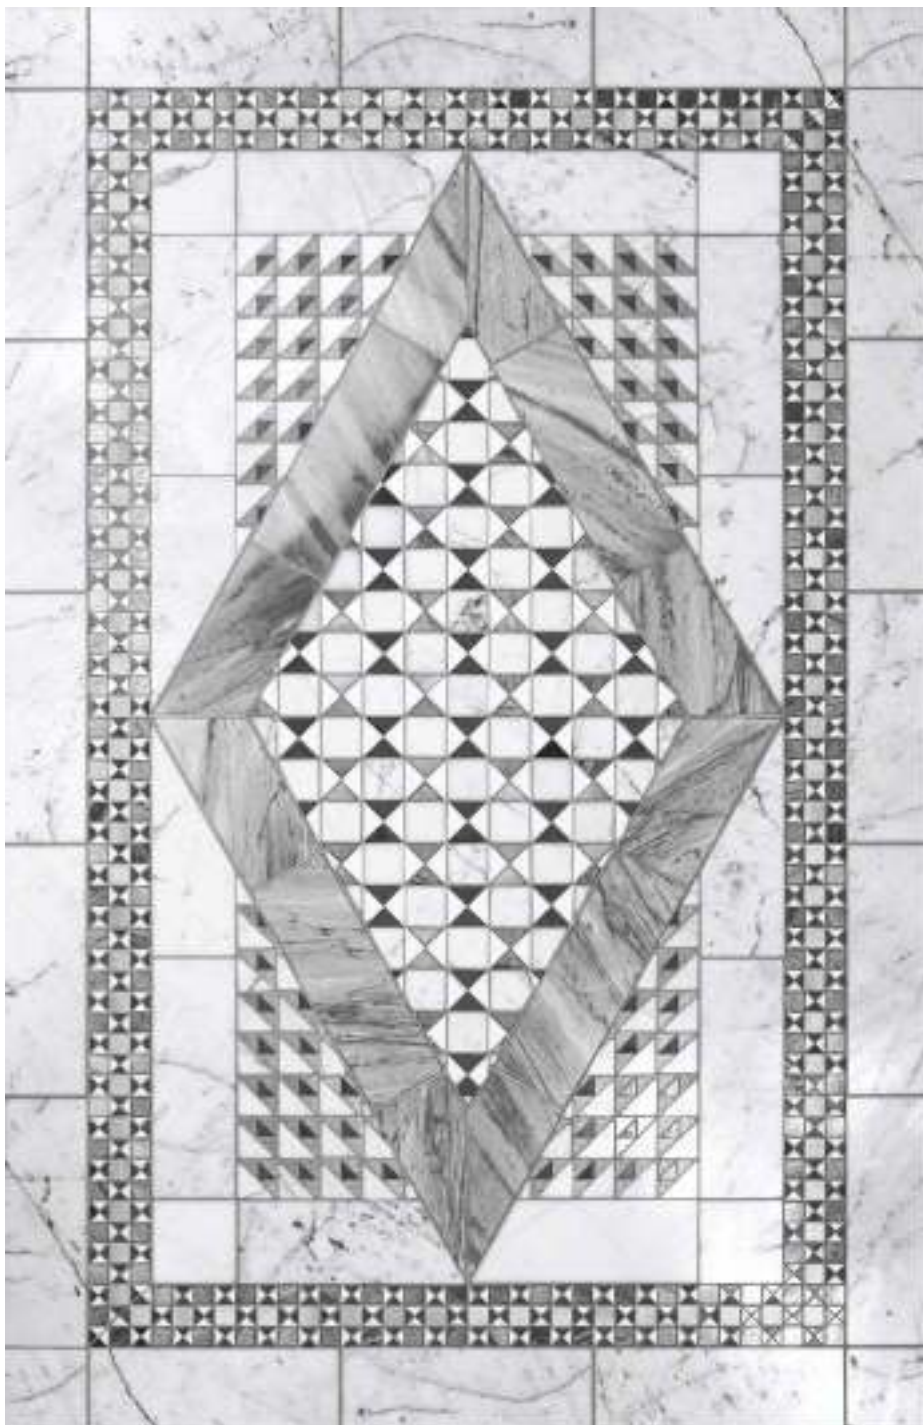

TARUM GR

Panel Size: 200x200 cm · 78³/₄"x78³/₄" · *Any custom available*

SICIS

PANEL TILDUS GR & GRC

TILDUS GR
Panel Size:
110x170 cm
43 1/4" x 66 7/8"

Any custom available

SICIS

Suggested Pattern **NOVALIS GRC**
Module size: 29,8x29,8 cm · 11 3/4"x11 3/4"