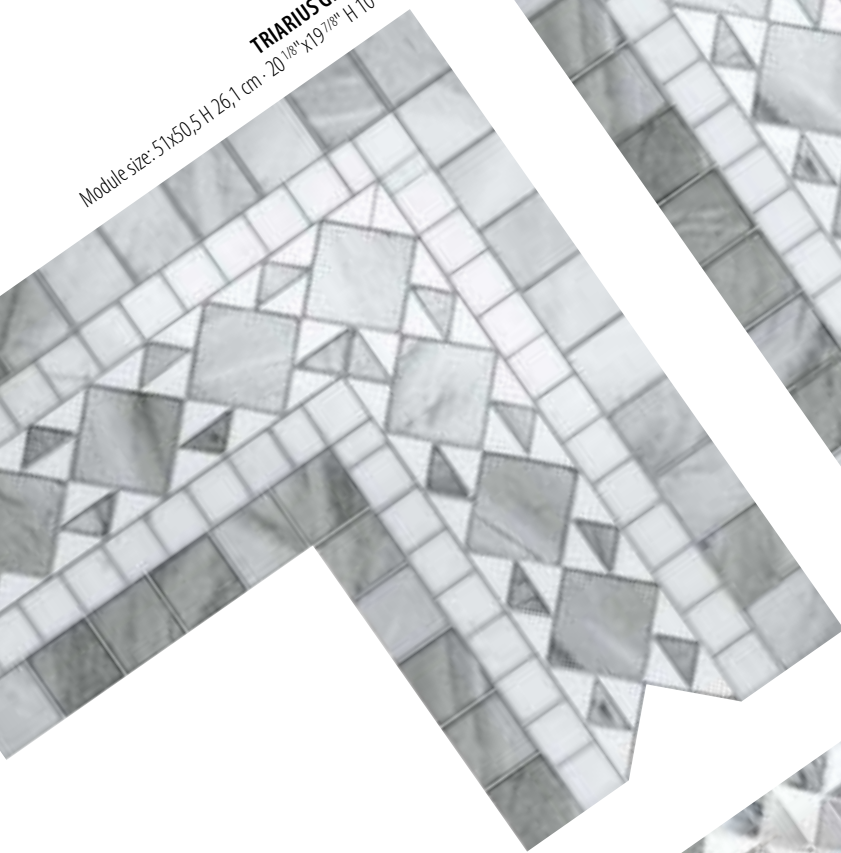

TRIARIUS GR Corner
Module size: 51x50,5 H 26,1 cm · 20 1/8" x 19 7/8" H 10 1/4"