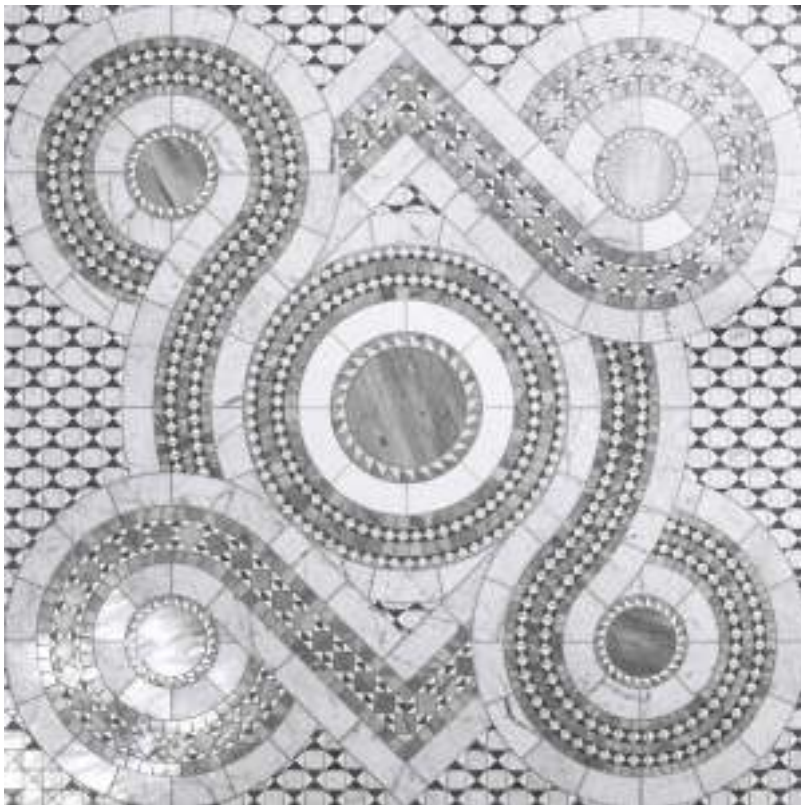

TARUM GR

Panel Size: 200x200 cm · 78³/₄"x78³/₄" · *Any custom available*