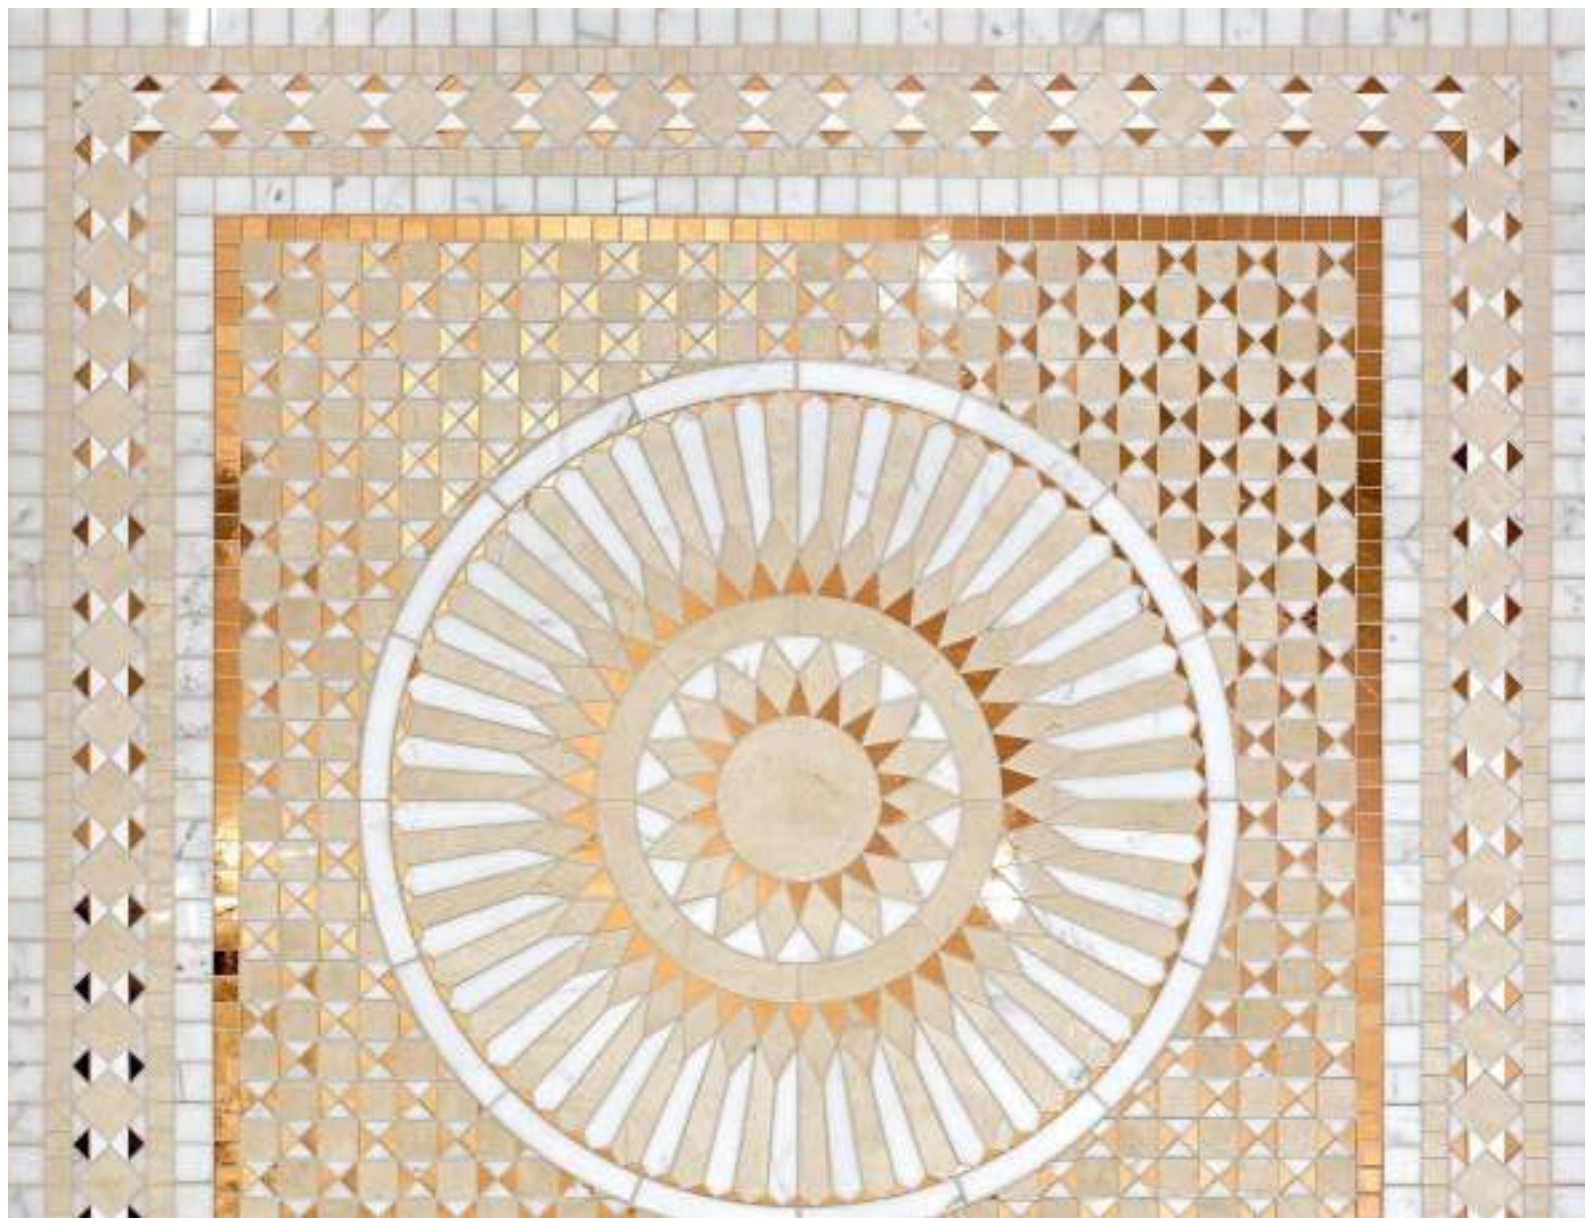

Any custom available

Suggested Pattern **ACARAM BE**
Module size: 29,8x29,8 cm · 11 3/4" x 11 3/4"

Suggested Field Color **CREMA FC3**
Size: 29,8x29,8 cm · 11 3/4" x 11 3/4"

PANEL LYMBUS EXTRA BE

LYMBUS EXTRA BE