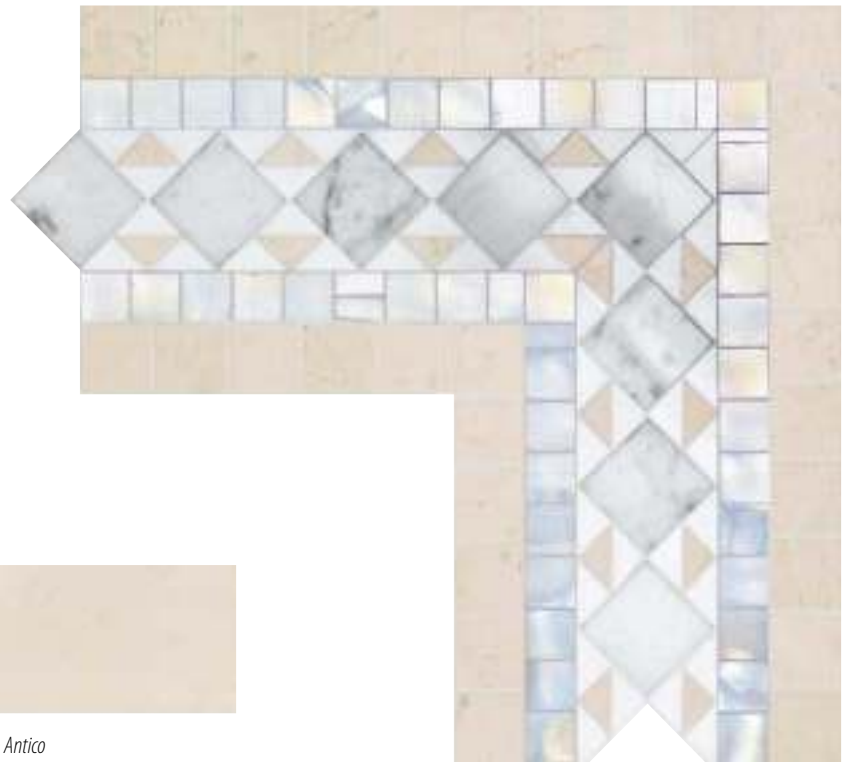

TRIARIUS WHX Corner
Module size: 51x50,5 H 26,1 cm
20 1/8"x19 7/8" H 10 1/4"