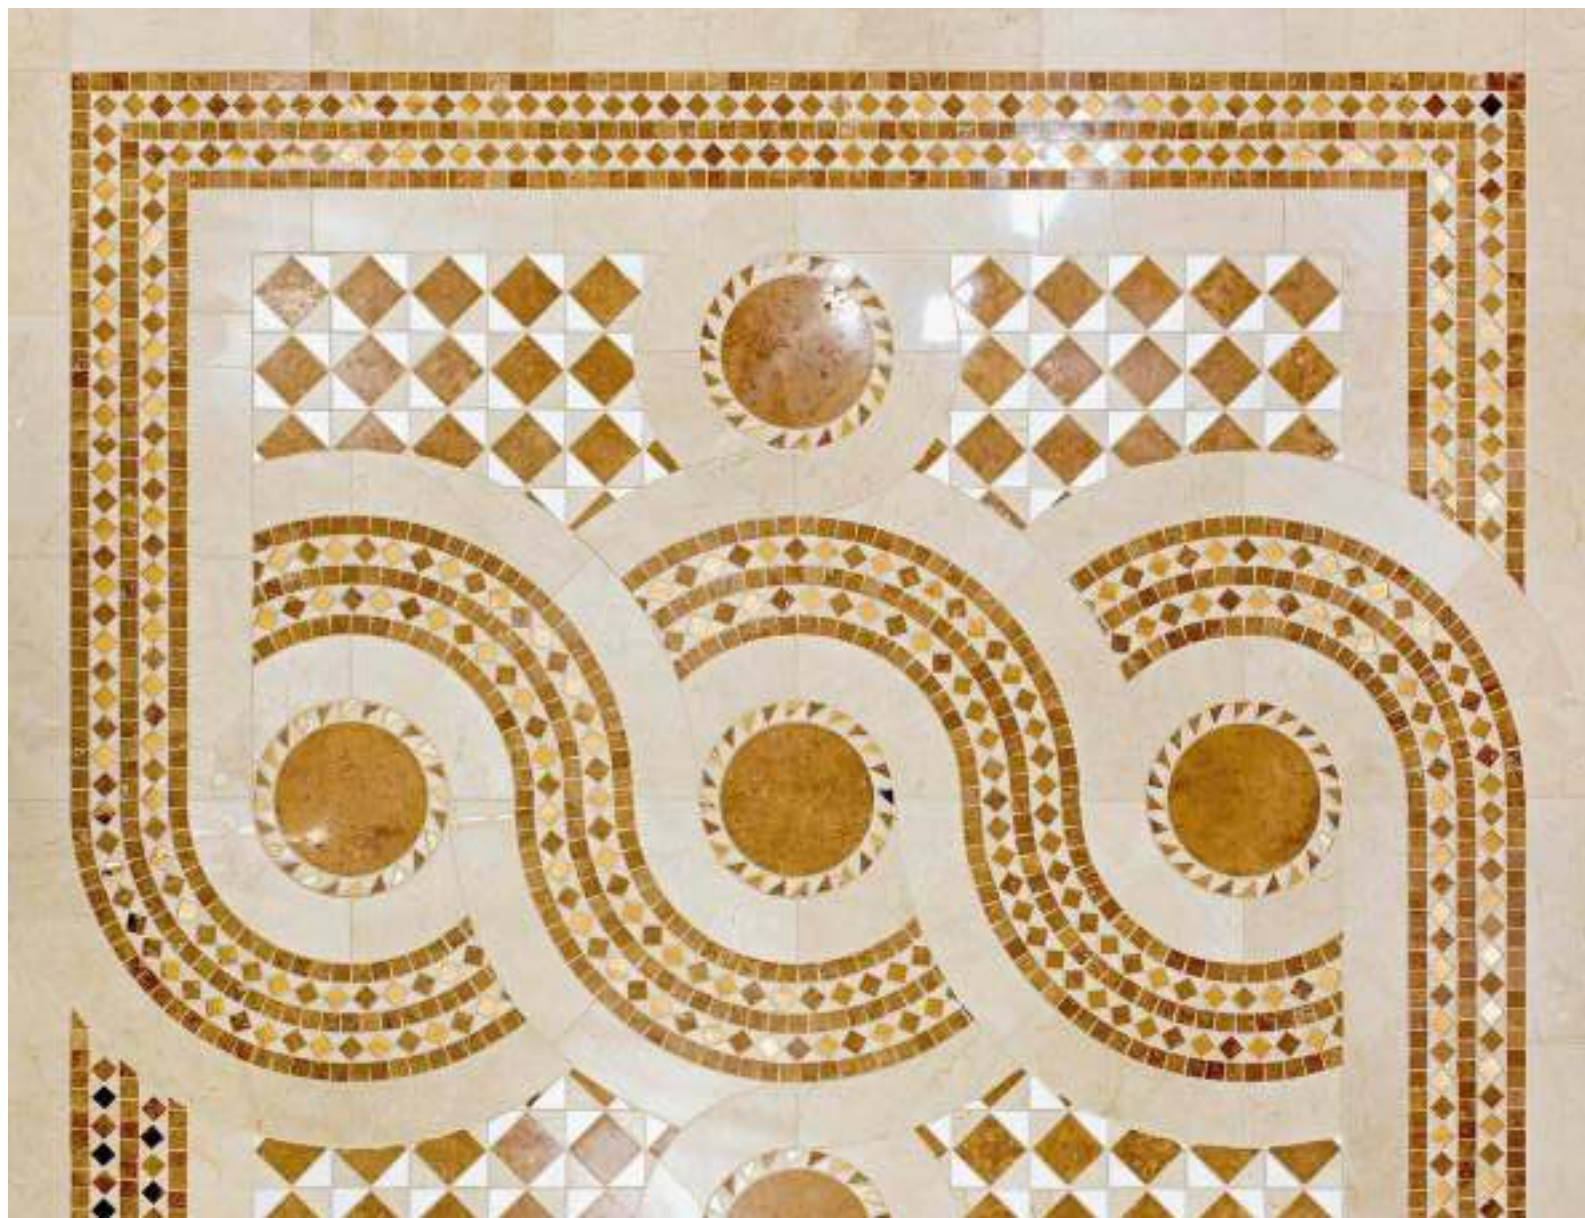

OCEANUS BE

Panel size: 100x100 cm · 39³/₈"x39³/₈" · *Any custom available*

BE

SICIS

PANEL TANAGRA BE

TANAGRA BE

Panel Size:
200x200 cm
78 3/4"x78 3/4"

Any custom available